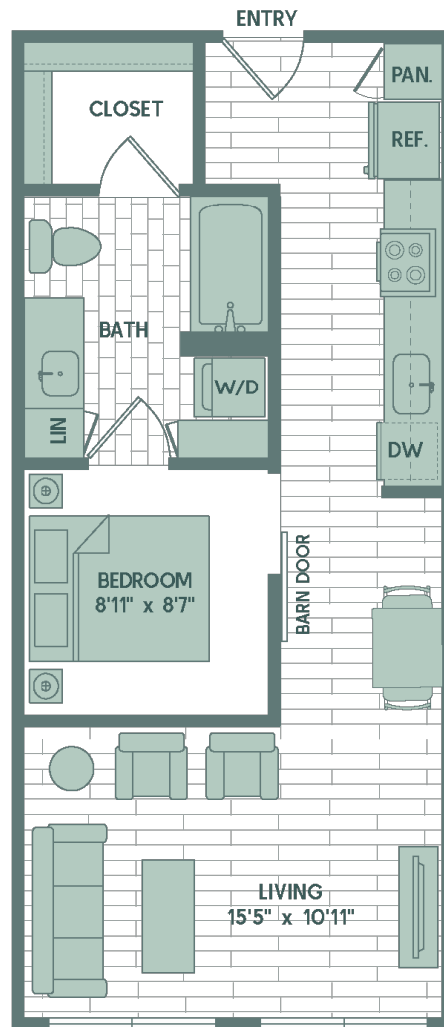

# IRA2

1 BED / 1 BATH

# 562

SQ. FT.

1700 Willow Creek | Austin, TX 78741

[www.sonderyaustin.com](http://www.sonderyaustin.com)

Floor plans are artist's rendering. All dimensions are approximate. Actual product and specifications may vary in dimension or detail. Not all features are available in every apartment. Prices and availability are subject to change. Please see a representative for details.