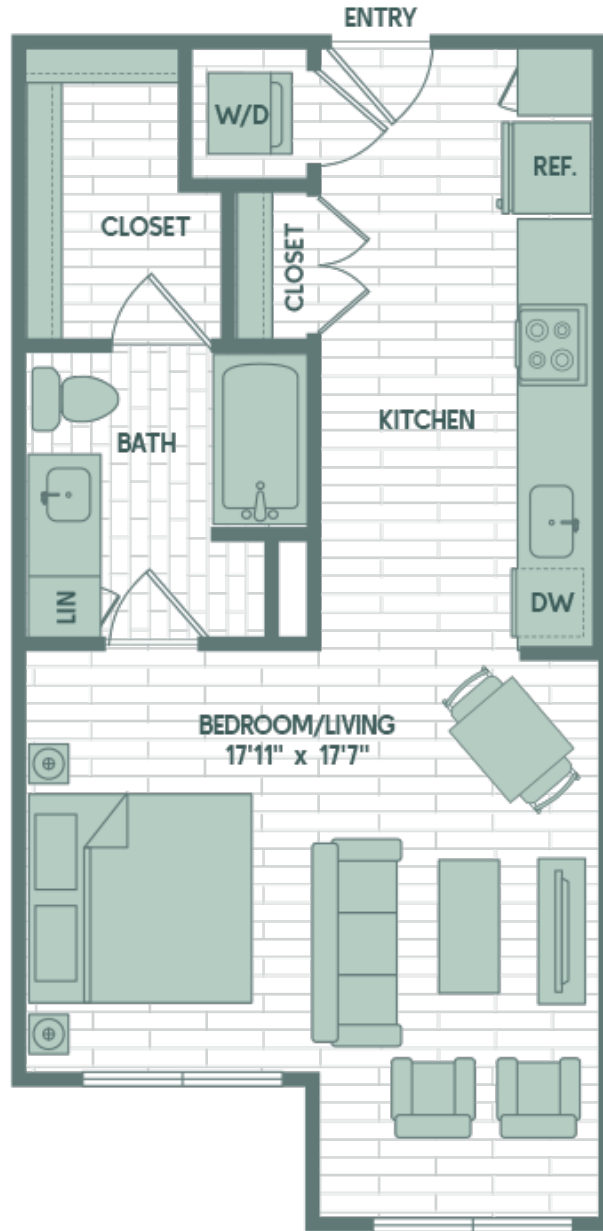

E5

STUDIO / 1 BATH

616

SQ. FT.

1700 Willow Creek | Austin, TX 78741

www.sonderyaustin.com

Floor plans are artist's rendering. All dimensions are approximate. Actual product and specifications may vary in dimension or detail. Not all features are available in every apartment. Prices and availability are subject to change. Please see a representative for details.