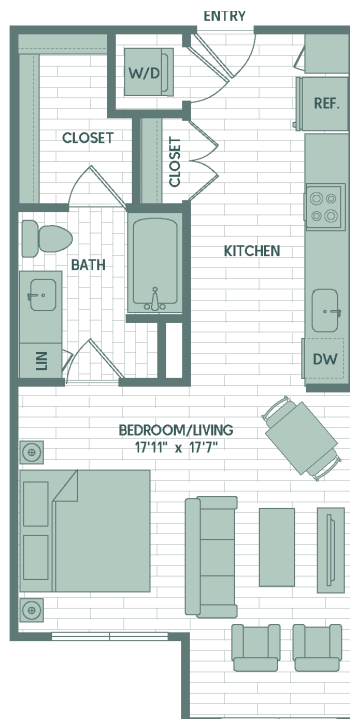

E5

STUDIO / 1 BATH

616

SQ. FT.

1700 Willow Creek Dr. | Austin, TX 78741

www.sonderyaustin.com

*Floor plans are artist's rendering. All dimensions are approximate. Actual product and specifications may vary in dimension or detail.
Not all features are available in every apartment. Prices and availability are subject to change. Please see a representative for details.*