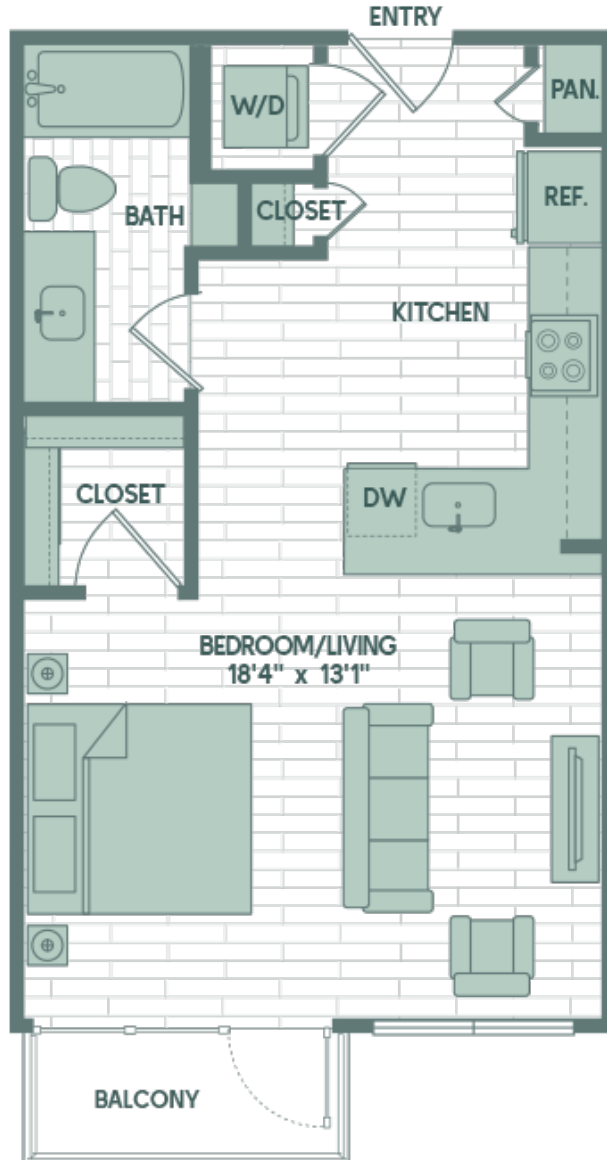

E4

STUDIO / 1 BATH

556

SQ. FT.

1700 Willow Creek | Austin, TX 78741

www.sonderyaustin.com

Floor plans are artist's rendering. All dimensions are approximate. Actual product and specifications may vary in dimension or detail. Not all features are available in every apartment. Prices and availability are subject to change. Please see a representative for details.