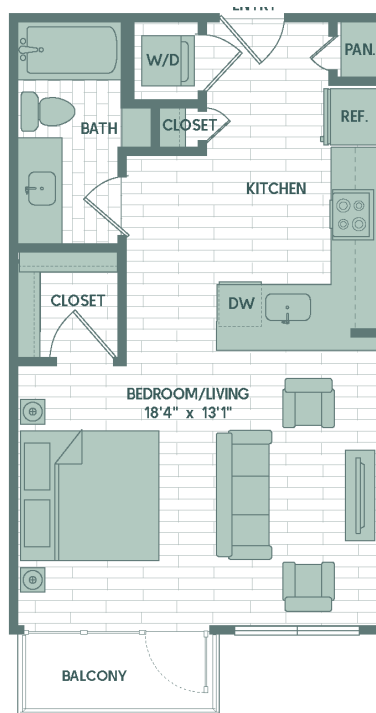

# E4

STUDIO / 1 BATH

# 556

SQ. FT.

1700 Willow Creek Dr. | Austin, TX 78741

[www.sonderyaustin.com](http://www.sonderyaustin.com)

*Floor plans are artist's rendering. All dimensions are approximate. Actual product and specifications may vary in dimension or detail.  
Not all features are available in every apartment. Prices and availability are subject to change. Please see a representative for details.*