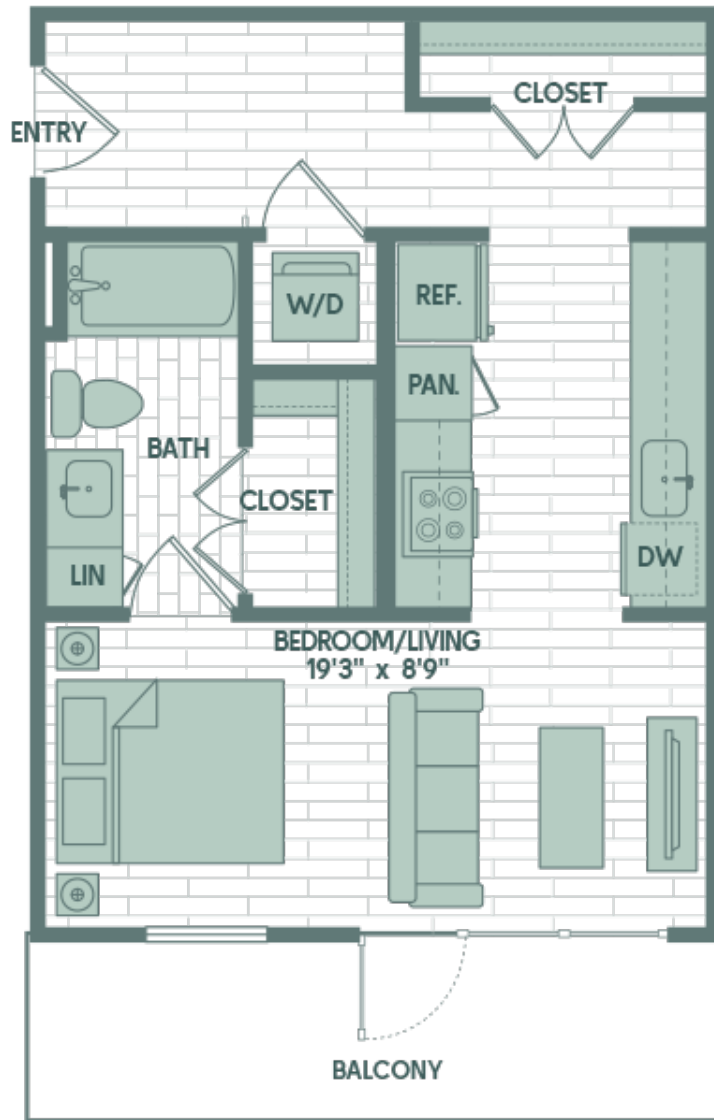

# E3

STUDIO / 1 BATH

# 509

SQ. FT.

1700 Willow Creek | Austin, TX 78741

[www.sonderyaustin.com](http://www.sonderyaustin.com)

Floor plans are artist's rendering. All dimensions are approximate. Actual product and specifications may vary in dimension or detail. Not all features are available in every apartment. Prices and availability are subject to change. Please see a representative for details.