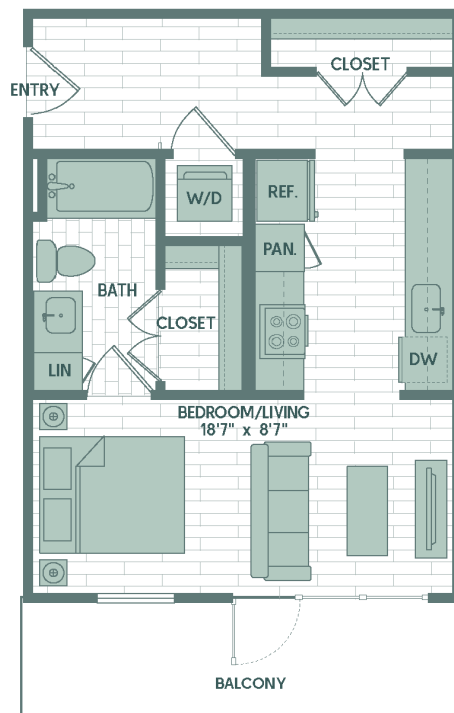

# E3

STUDIO / 1 BATH

# 509

SQ. FT.

1700 Willow Creek Dr. | Austin, TX 78741

[www.sonderyaustin.com](http://www.sonderyaustin.com)

*Floor plans are artist's rendering. All dimensions are approximate. Actual product and specifications may vary in dimension or detail.  
Not all features are available in every apartment. Prices and availability are subject to change. Please see a representative for details.*