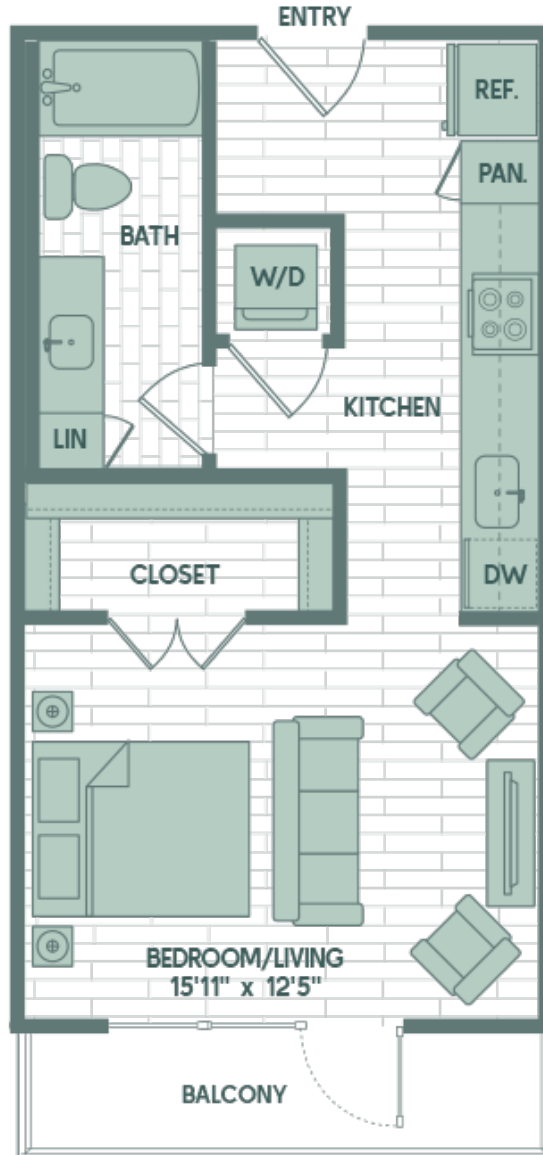

# E2

STUDIO / 1 BATH

# 480

SQ. FT.

1700 Willow Creek | Austin, TX 78741

[www.sonderyaustin.com](http://www.sonderyaustin.com)

Floor plans are artist's rendering. All dimensions are approximate. Actual product and specifications may vary in dimension or detail. Not all features are available in every apartment. Prices and availability are subject to change. Please see a representative for details.