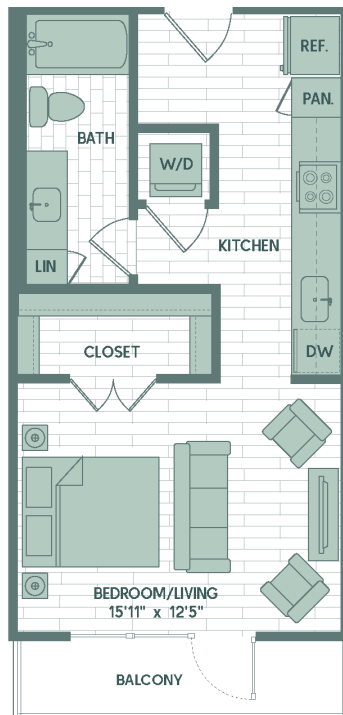

E2

STUDIO / 1 BATH

480

SQ. FT.

1700 Willow Creek Dr. | Austin, TX 78741

www.sonderyaustin.com

*Floor plans are artist's rendering. All dimensions are approximate. Actual product and specifications may vary in dimension or detail.
Not all features are available in every apartment. Prices and availability are subject to change. Please see a representative for details.*