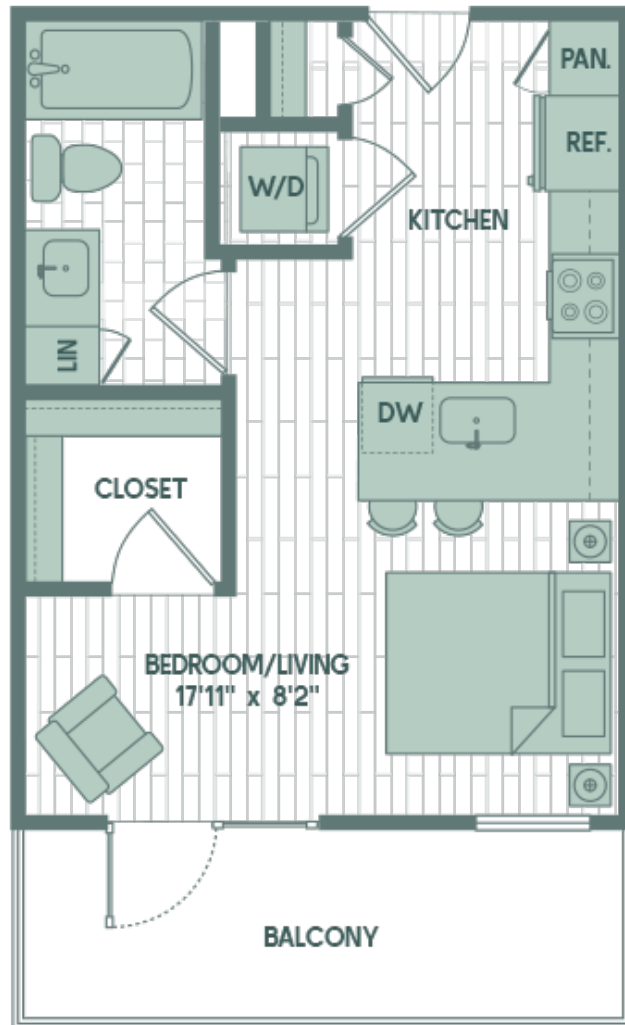

E1

STUDIO / 1 BATH

424

SQ. FT.

1700 Willow Creek | Austin, TX 78741

www.sonderyaustin.com

Floor plans are artist's rendering. All dimensions are approximate. Actual product and specifications may vary in dimension or detail.
Not all features are available in every apartment. Prices and availability are subject to change. Please see a representative for details.