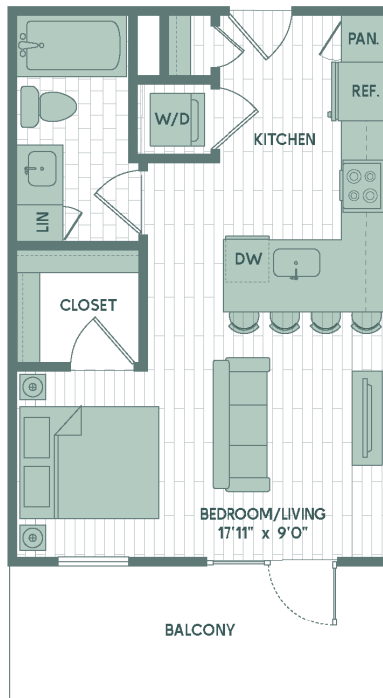

E1

STUDIO / 1 BATH

424

SQ. FT.

1700 Willow Creek Dr. | Austin, TX 78741

www.sonderyaustin.com

*Floor plans are artist's rendering. All dimensions are approximate. Actual product and specifications may vary in dimension or detail.
Not all features are available in every apartment. Prices and availability are subject to change. Please see a representative for details.*