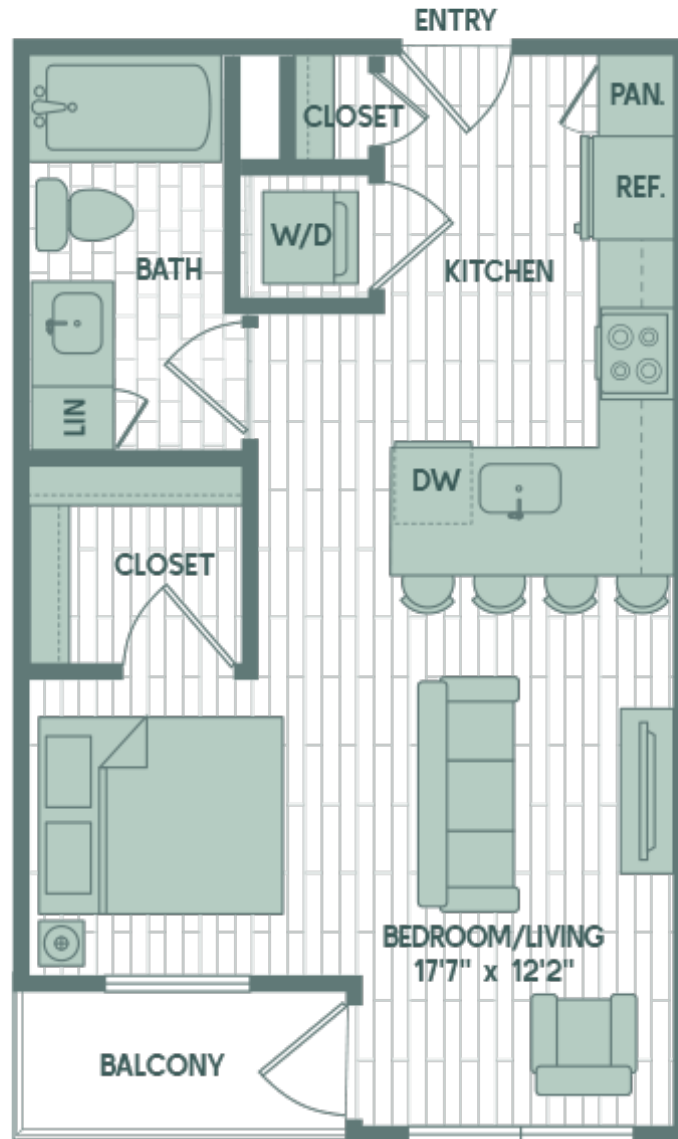

E1-4

STUDIO / 1 BATH

489

SQ. FT.

E1-4

1700 Willow Creek | Austin, TX 78741

www.sonderyaustin.com

Floor plans are artist's rendering. All dimensions are approximate. Actual product and specifications may vary in dimension or detail. Not all features are available in every apartment. Prices and availability are subject to change. Please see a representative for details.