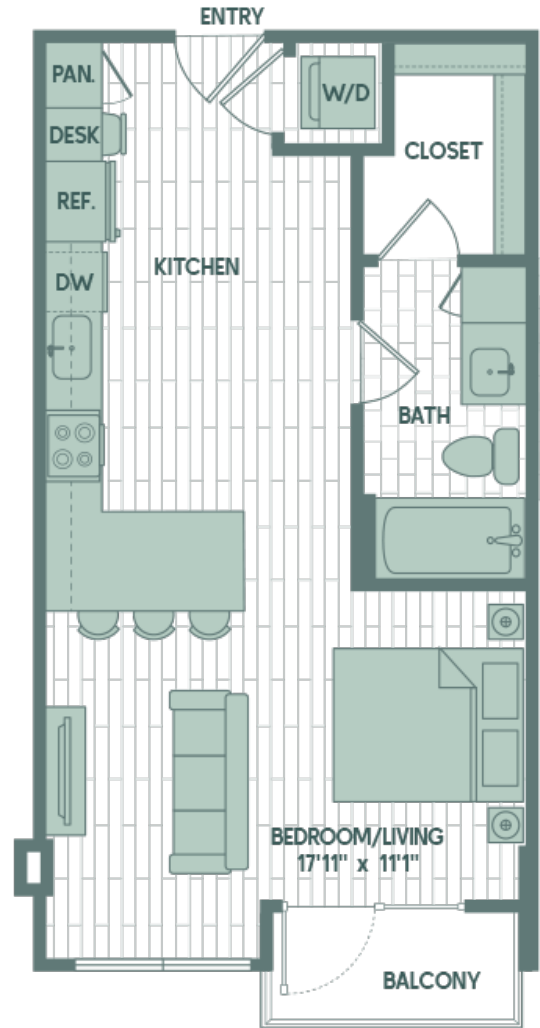

E1-3

STUDIO / 1 BATH

557

SQ. FT.

1700 Willow Creek | Austin, TX 78741

www.sonderyaustin.com

Floor plans are artist's rendering. All dimensions are approximate. Actual product and specifications may vary in dimension or detail. Not all features are available in every apartment. Prices and availability are subject to change. Please see a representative for details.