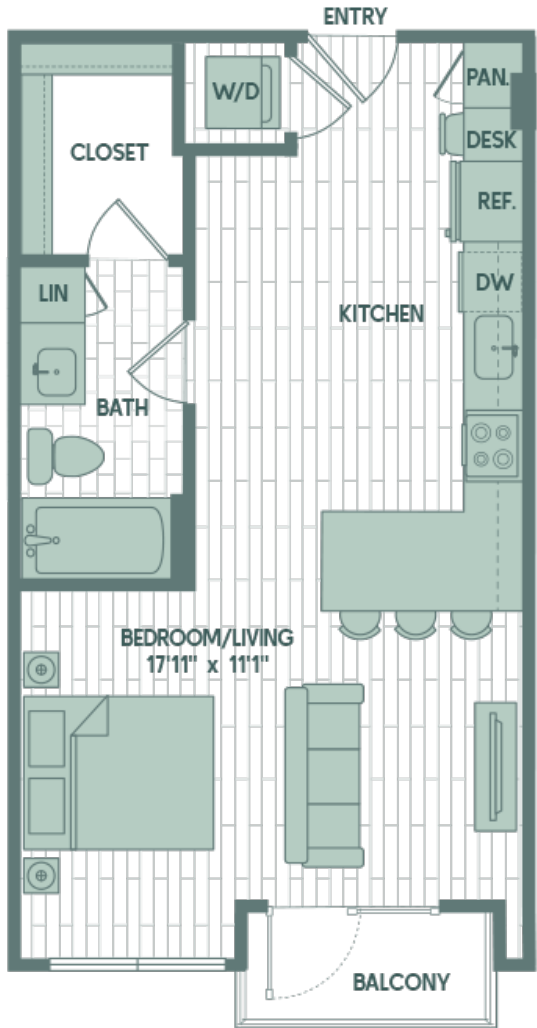

E1-3

STUDIO / 1 BATH

557

SQ. FT.

1700 Willow Creek | Austin, TX 78741

www.sonderyaustin.com

Floor plans are artist's rendering. All dimensions are approximate. Actual product and specifications may vary in dimension or detail. Not all features are available in every apartment. Prices and availability are subject to change. Please see a representative for details.