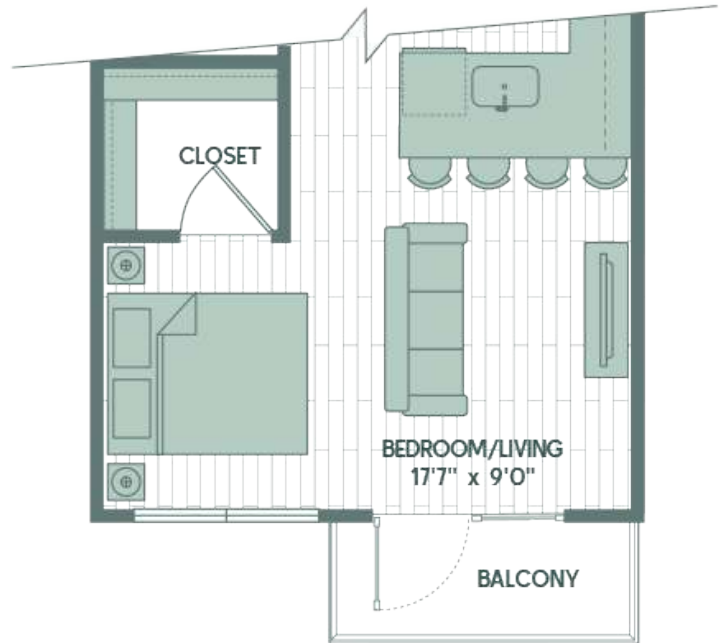

E1-1

STUDIO / 1 BATH

507

SQ. FT.

E1-1

1700 Willow Creek | Austin, TX 78741

www.sonderyaustin.com

Floor plans are artist's rendering. All dimensions are approximate. Actual product and specifications may vary in dimension or detail. Not all features are available in every apartment. Prices and availability are subject to change. Please see a representative for details.