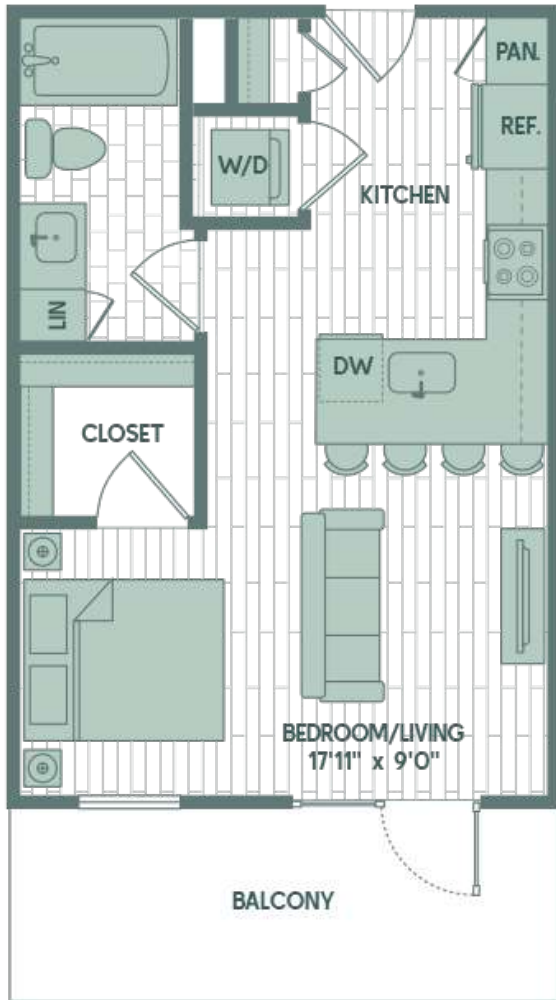

E1-1

STUDIO / 1 BATH

507

SQ. FT.

E1-1

1700 Willow Creek | Austin, TX 78741

www.sonderyaustin.com

Floor plans are artist's rendering. All dimensions are approximate. Actual product and specifications may vary in dimension or detail. Not all features are available in every apartment. Prices and availability are subject to change. Please see a representative for details.