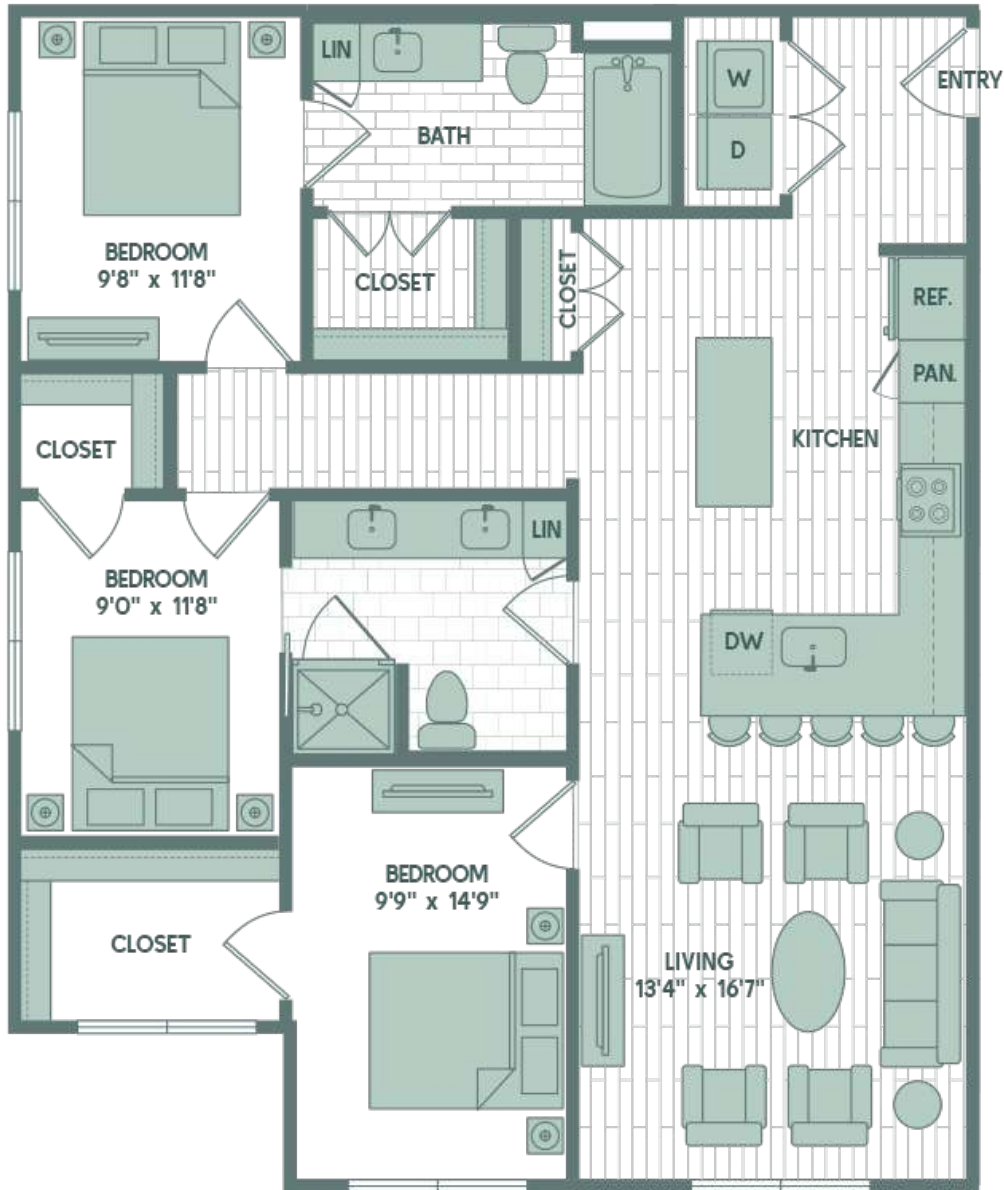

C1

3 BED / 2 BATH

1209

SQ. FT.

1700 Willow Creek | Austin, TX 78741

www.sonderyaustin.com

Floor plans are artist's rendering. All dimensions are approximate. Actual product and specifications may vary in dimension or detail. Not all features are available in every apartment. Prices and availability are subject to change. Please see a representative for details.