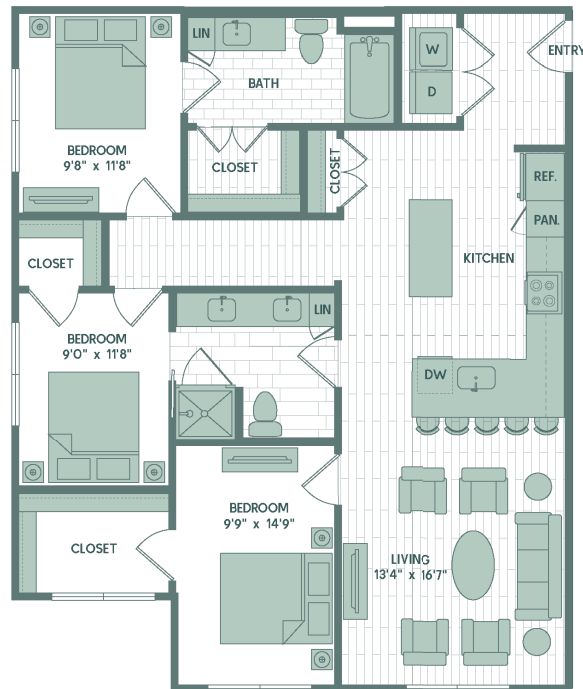

C1

3 BED / 2 BATH

1209

SQ. FT.

1700 Willow Creek Dr. | Austin, TX 78741

www.sonderyaustin.com

*Floor plans are artist's rendering. All dimensions are approximate. Actual product and specifications may vary in dimension or detail.
Not all features are available in every apartment. Prices and availability are subject to change. Please see a representative for details.*