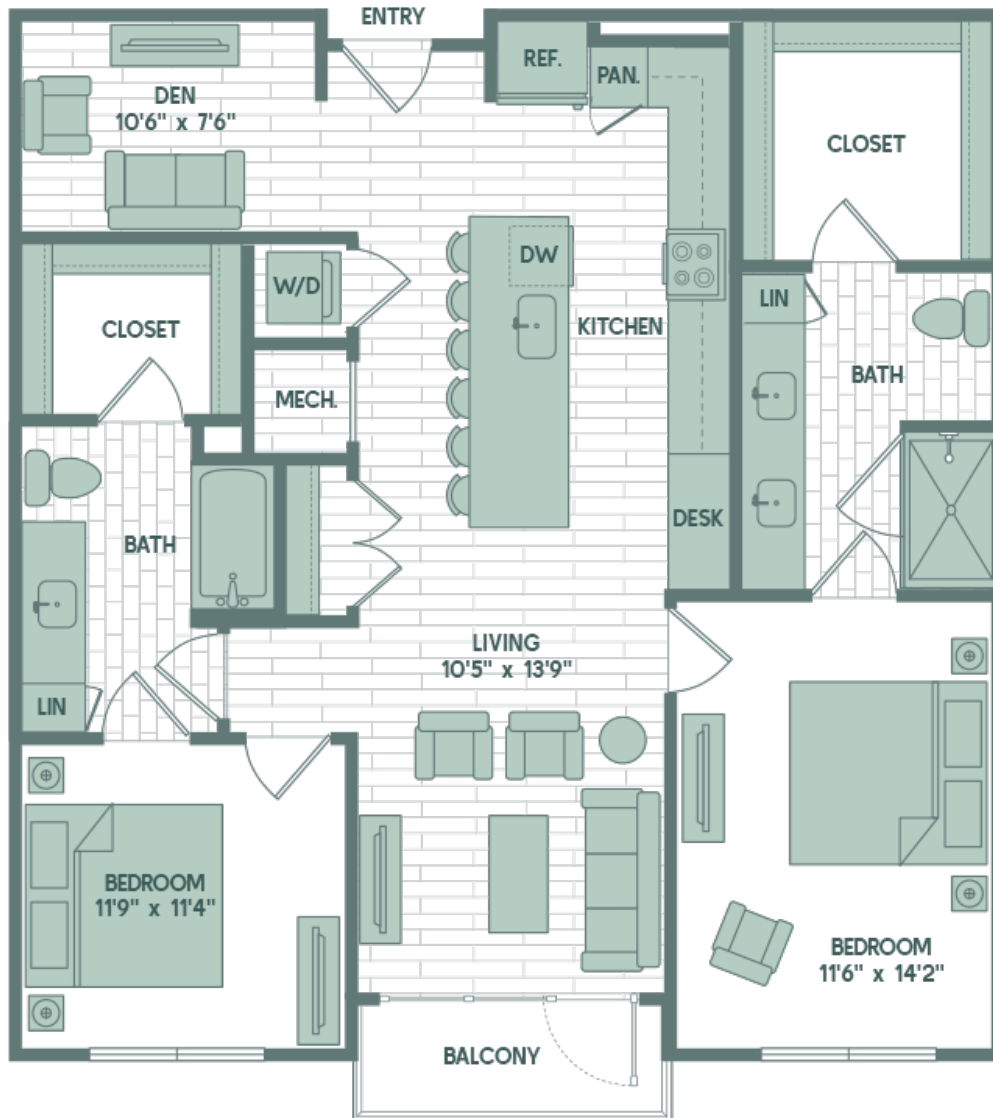

B8

2 BED / 2 BATH

1174

SQ. FT.

1700 Willow Creek | Austin, TX 78741

www.sonderyaustin.com

Floor plans are artist's rendering. All dimensions are approximate. Actual product and specifications may vary in dimension or detail. Not all features are available in every apartment. Prices and availability are subject to change. Please see a representative for details.