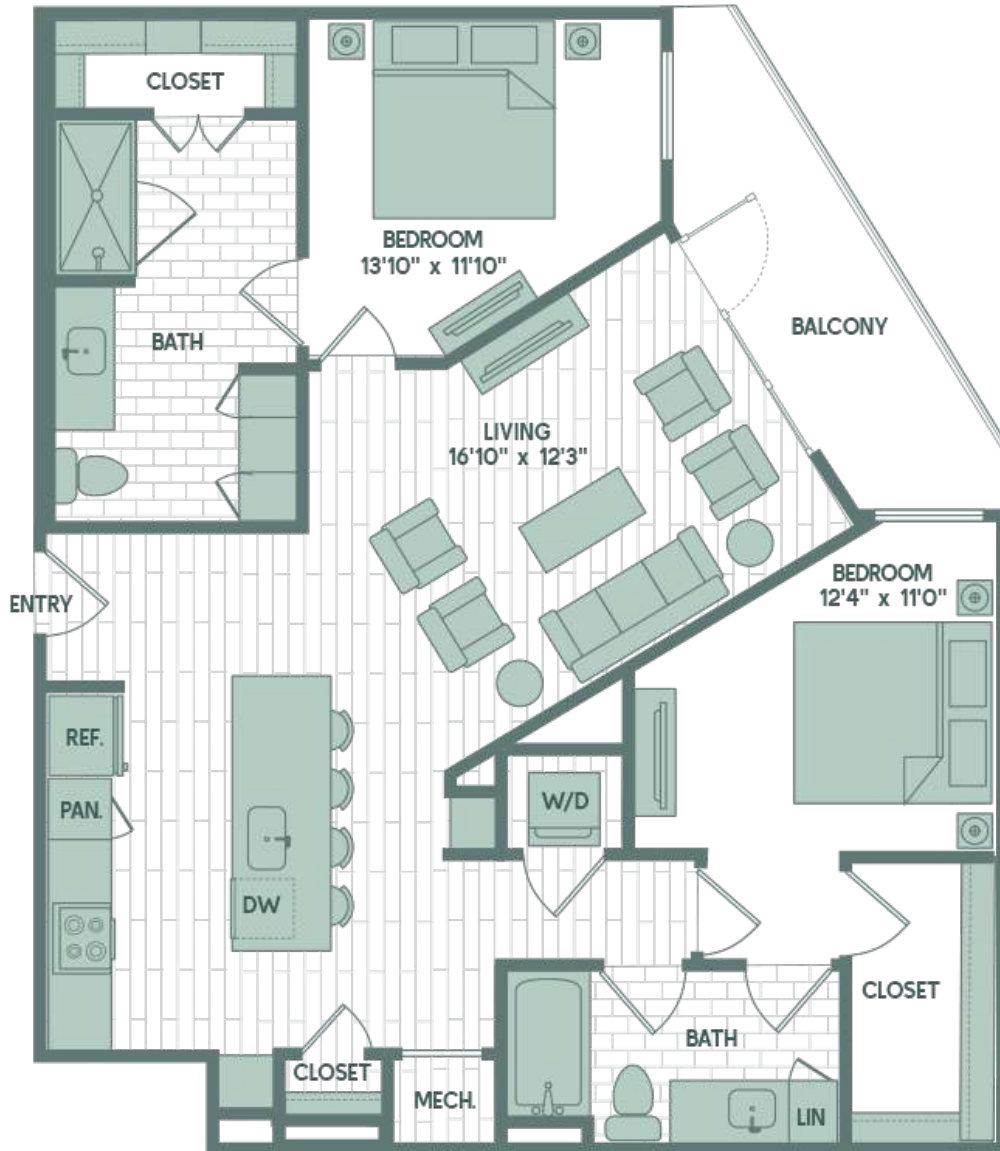

# B6

2 BED / 2 BATH

# 1132

SQ. FT.

1700 Willow Creek | Austin, TX 78741

[www.sonderyaustin.com](http://www.sonderyaustin.com)

Floor plans are artist's rendering. All dimensions are approximate. Actual product and specifications may vary in dimension or detail. Not all features are available in every apartment. Prices and availability are subject to change. Please see a representative for details.