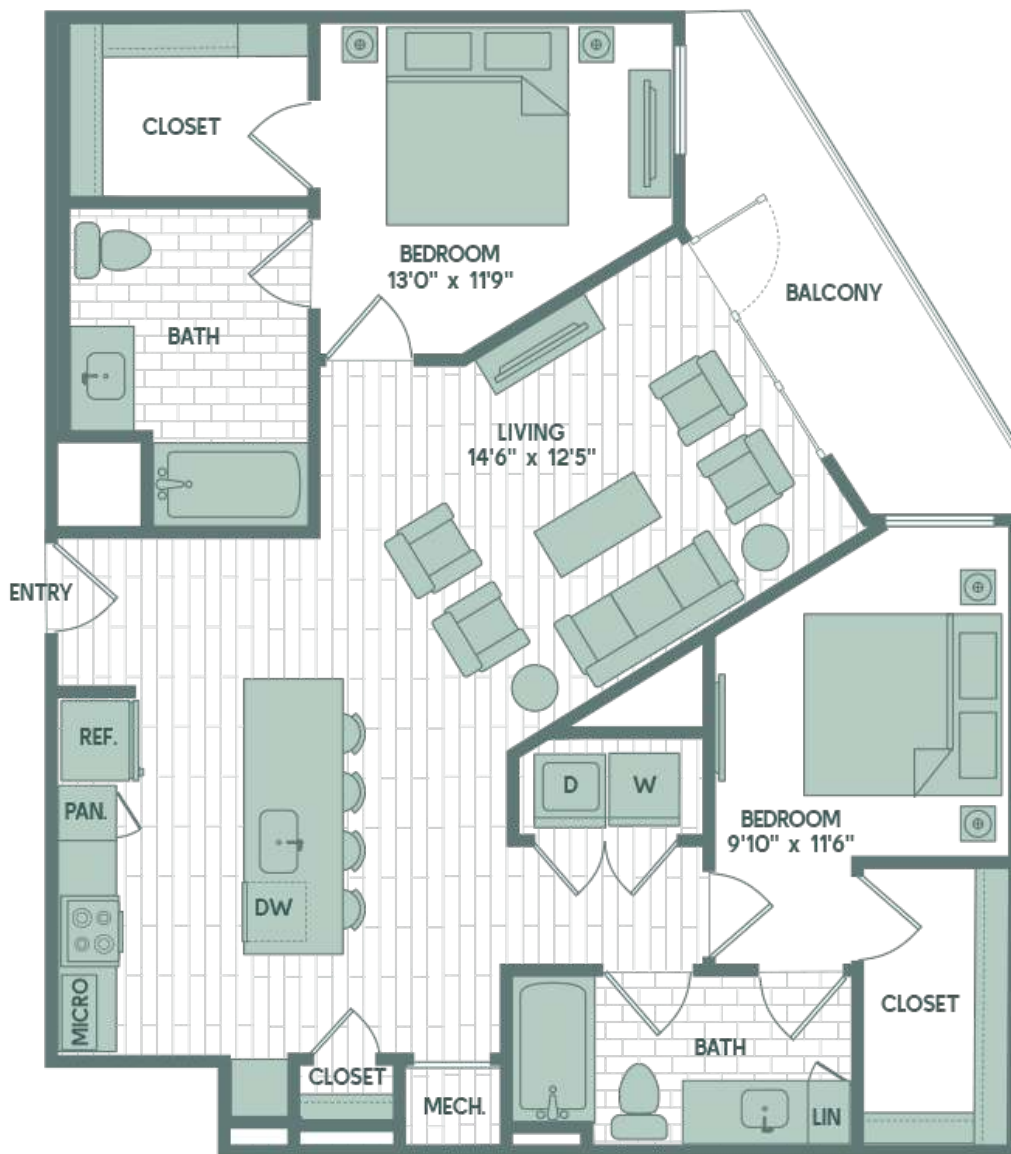

B6 ANSI

2 BED / 2 BATH

1132

SQ. FT.

1700 Willow Creek | Austin, TX 78741

www.sonderyaustin.com

Floor plans are artist's rendering. All dimensions are approximate. Actual product and specifications may vary in dimension or detail. Not all features are available in every apartment. Prices and availability are subject to change. Please see a representative for details.