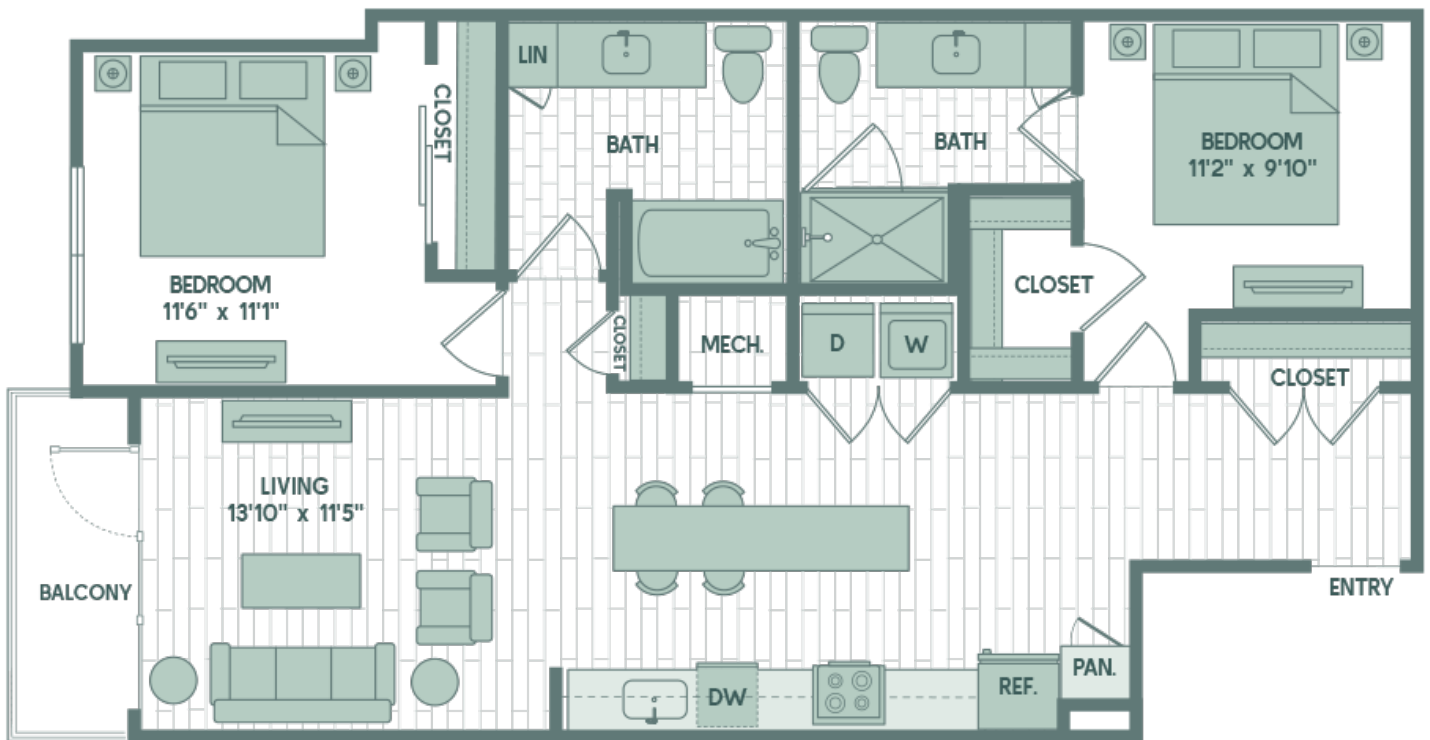

B5

2 BED / 2 BATH

1069

SQ. FT.

1700 Willow Creek | Austin, TX 78741

www.sonderyaustin.com

Floor plans are artist's rendering. All dimensions are approximate. Actual product and specifications may vary in dimension or detail. Not all features are available in every apartment. Prices and availability are subject to change. Please see a representative for details.