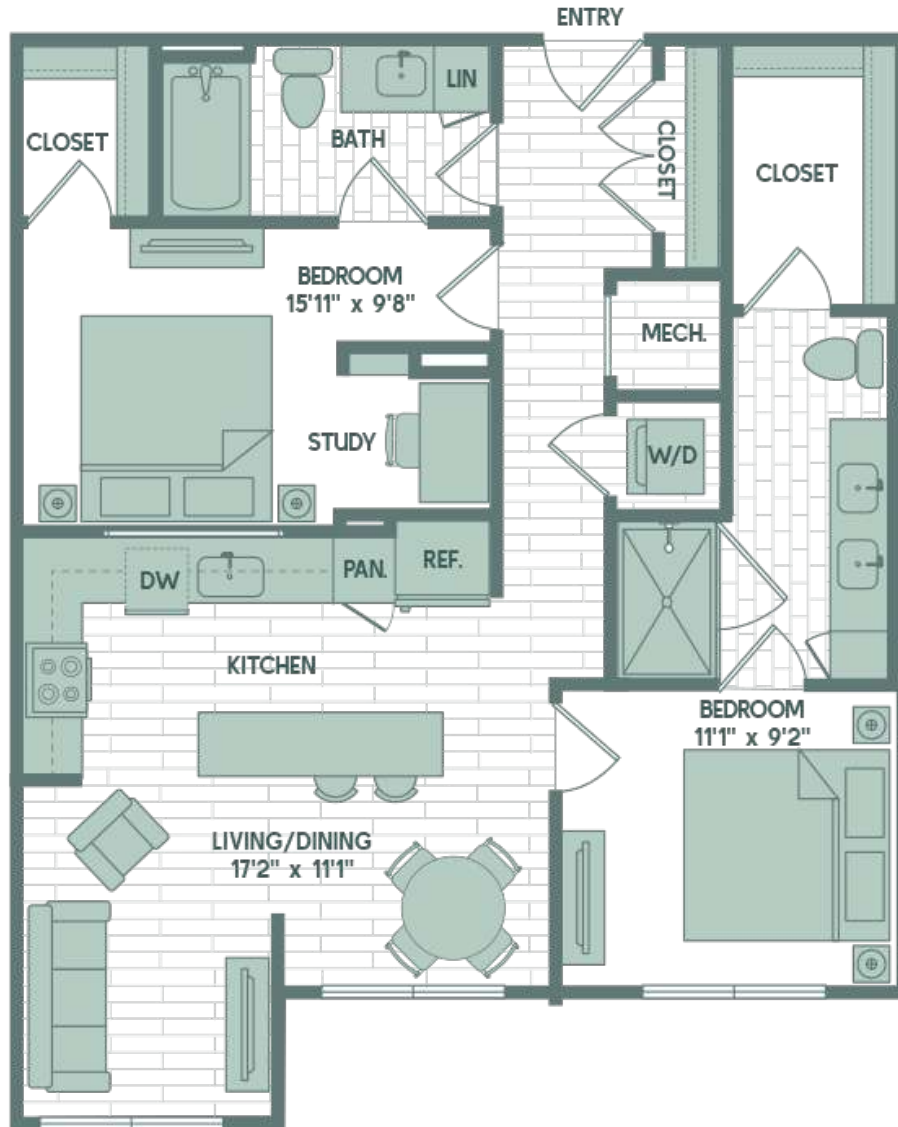

B4-5

2 BED / 2 BATH

977

SQ. FT.

1700 Willow Creek | Austin, TX 78741

www.sonderyaustin.com

Floor plans are artist's rendering. All dimensions are approximate. Actual product and specifications may vary in dimension or detail. Not all features are available in every apartment. Prices and availability are subject to change. Please see a representative for details.