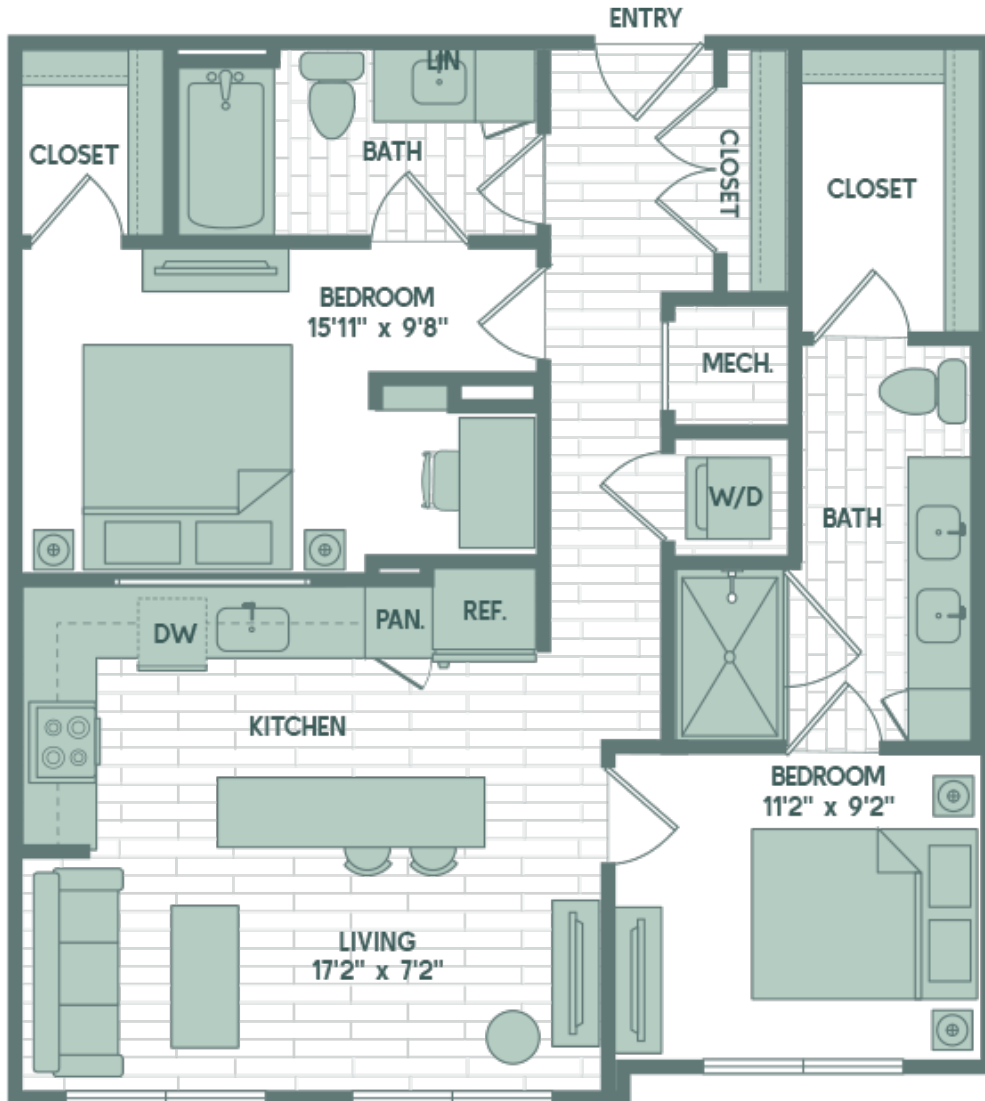

# B4-4

2 BED / 2 BATH

# 948

SQ. FT.

1700 Willow Creek | Austin, TX 78741

[www.sonderyaustin.com](http://www.sonderyaustin.com)

Floor plans are artist's rendering. All dimensions are approximate. Actual product and specifications may vary in dimension or detail. Not all features are available in every apartment. Prices and availability are subject to change. Please see a representative for details.