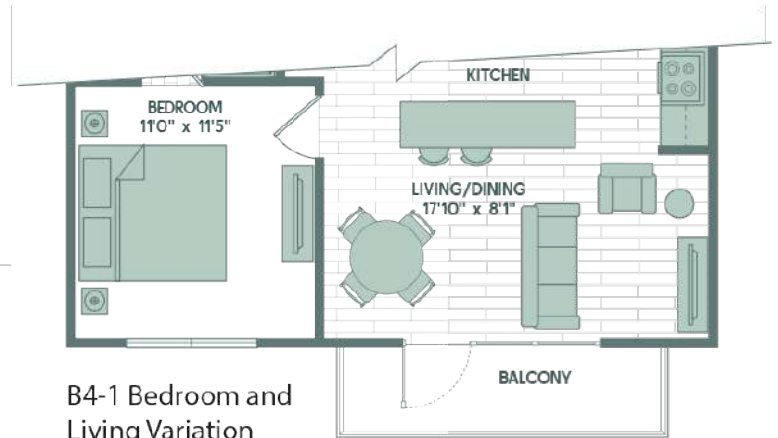

B4-1

2 BED / 2 BATH

999

SQ. FT.

1700 Willow Creek | Austin, TX 78741

www.sonderyaustin.com

Floor plans are artist's rendering. All dimensions are approximate. Actual product and specifications may vary in dimension or detail. Not all features are available in every apartment. Prices and availability are subject to change. Please see a representative for details.