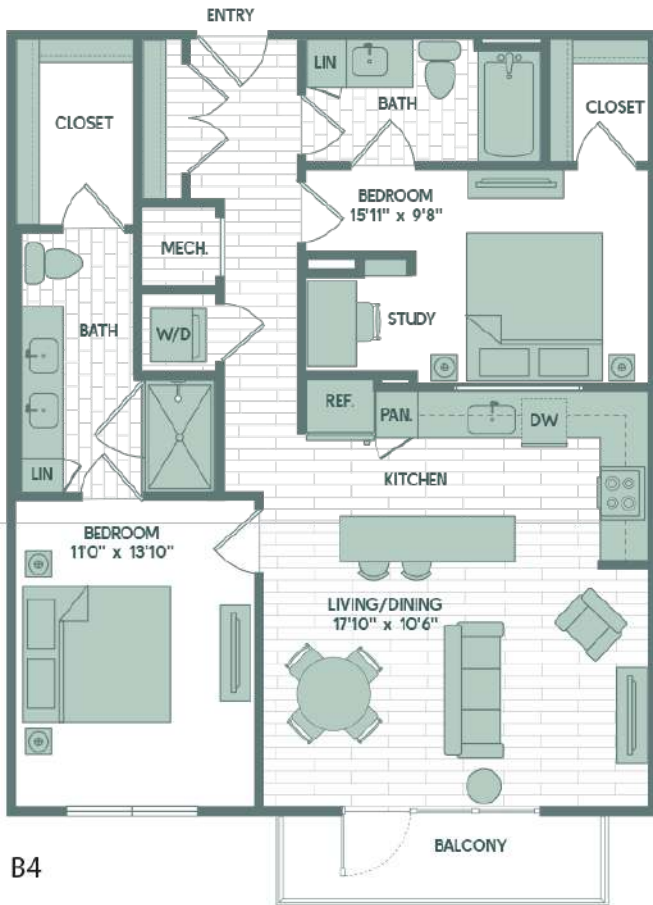

B4-1

2 BED / 2 BATH

999

SQ. FT.

1700 Willow Creek | Austin, TX 78741

www.sonderyaustin.com

Floor plans are artist's rendering. All dimensions are approximate. Actual product and specifications may vary in dimension or detail. Not all features are available in every apartment. Prices and availability are subject to change. Please see a representative for details.