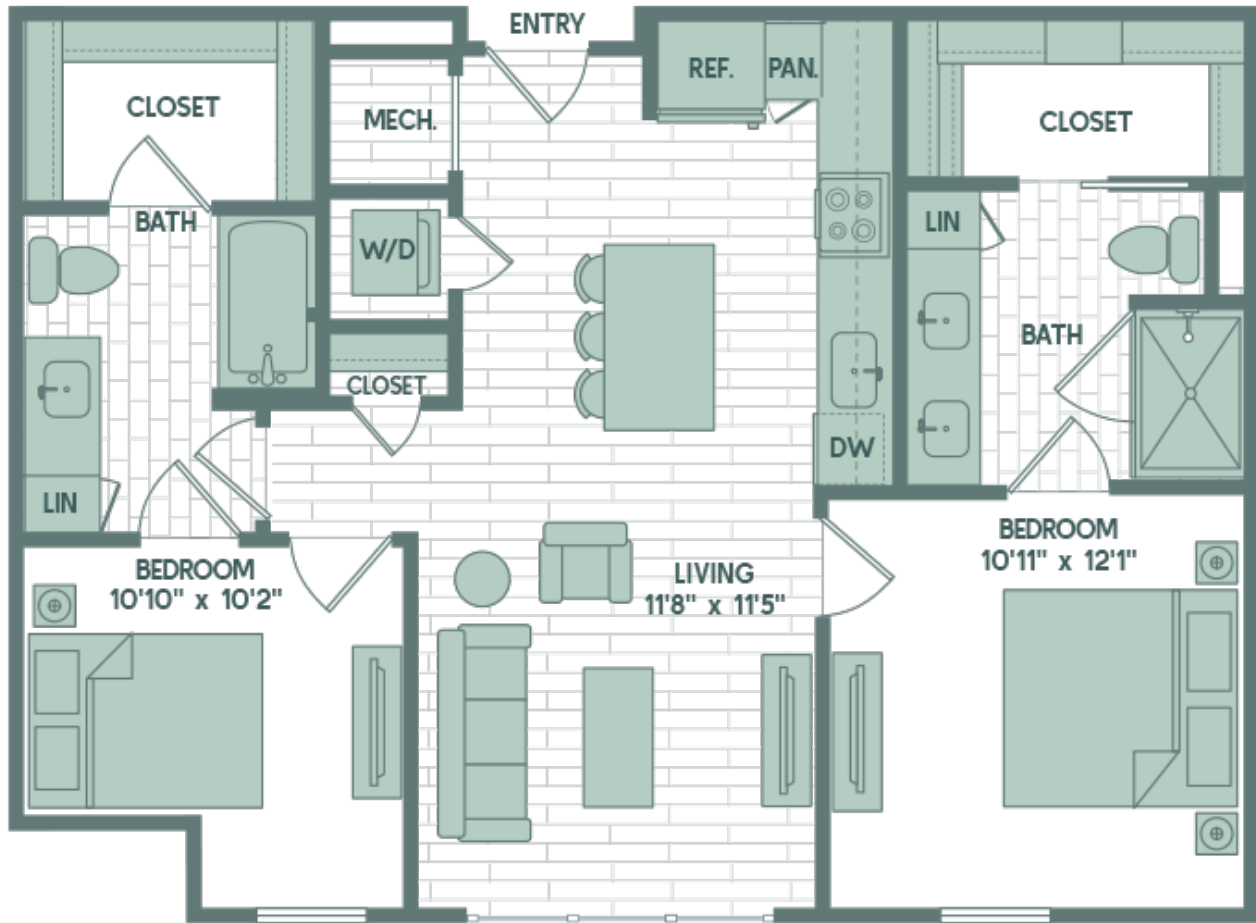

# B3-4

2 BED / 2 BATH

# 919

SQ. FT.

1700 Willow Creek | Austin, TX 78741

[www.sonderyaustin.com](http://www.sonderyaustin.com)

Floor plans are artist's rendering. All dimensions are approximate. Actual product and specifications may vary in dimension or detail. Not all features are available in every apartment. Prices and availability are subject to change. Please see a representative for details.