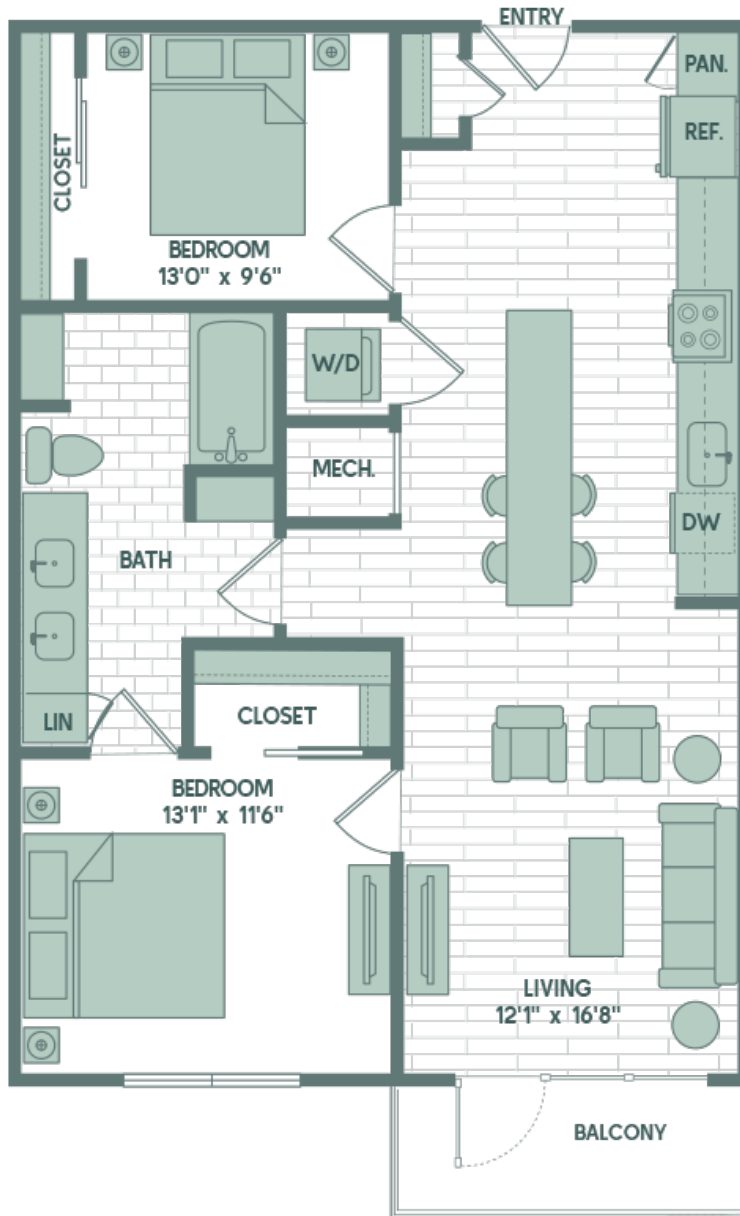

B2

2 BED / 2 BATH

911

SQ. FT.

1700 Willow Creek | Austin, TX 78741

www.sonderyaustin.com

Floor plans are artist's rendering. All dimensions are approximate. Actual product and specifications may vary in dimension or detail. Not all features are available in every apartment. Prices and availability are subject to change. Please see a representative for details.