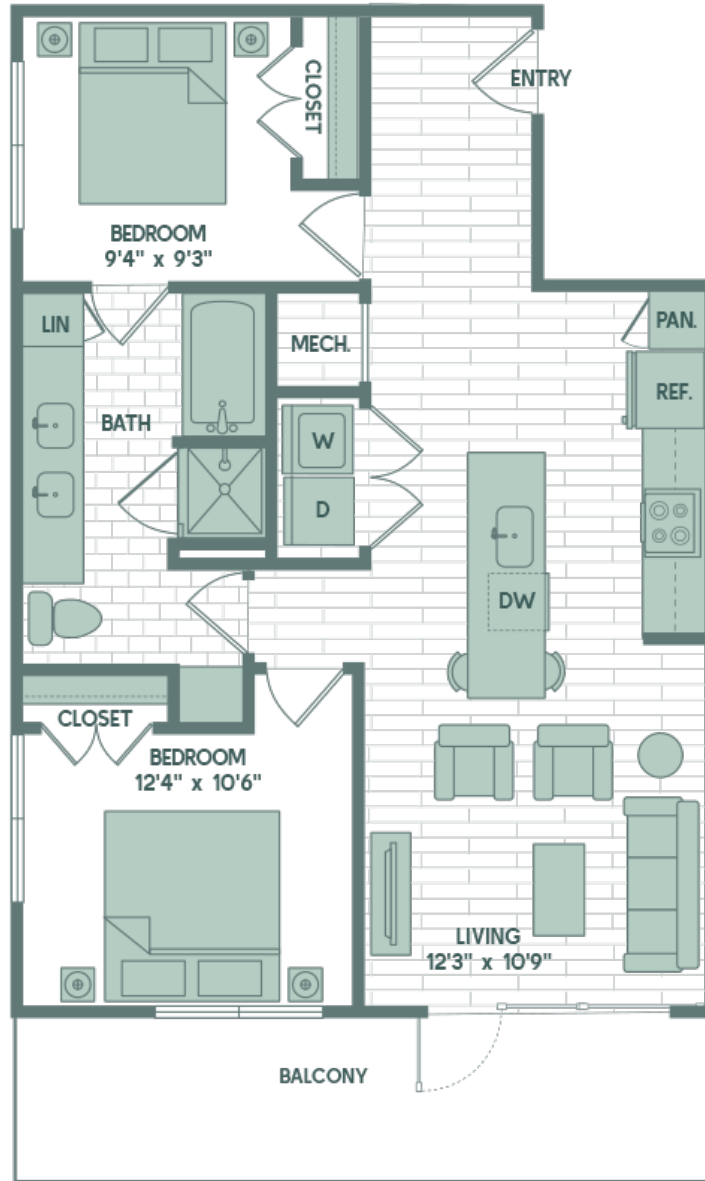

# B1

2 BED / 2 BATH

# 843

SQ. FT.

1700 Willow Creek | Austin, TX 78741

[www.sonderyaustin.com](http://www.sonderyaustin.com)

Floor plans are artist's rendering. All dimensions are approximate. Actual product and specifications may vary in dimension or detail. Not all features are available in every apartment. Prices and availability are subject to change. Please see a representative for details.