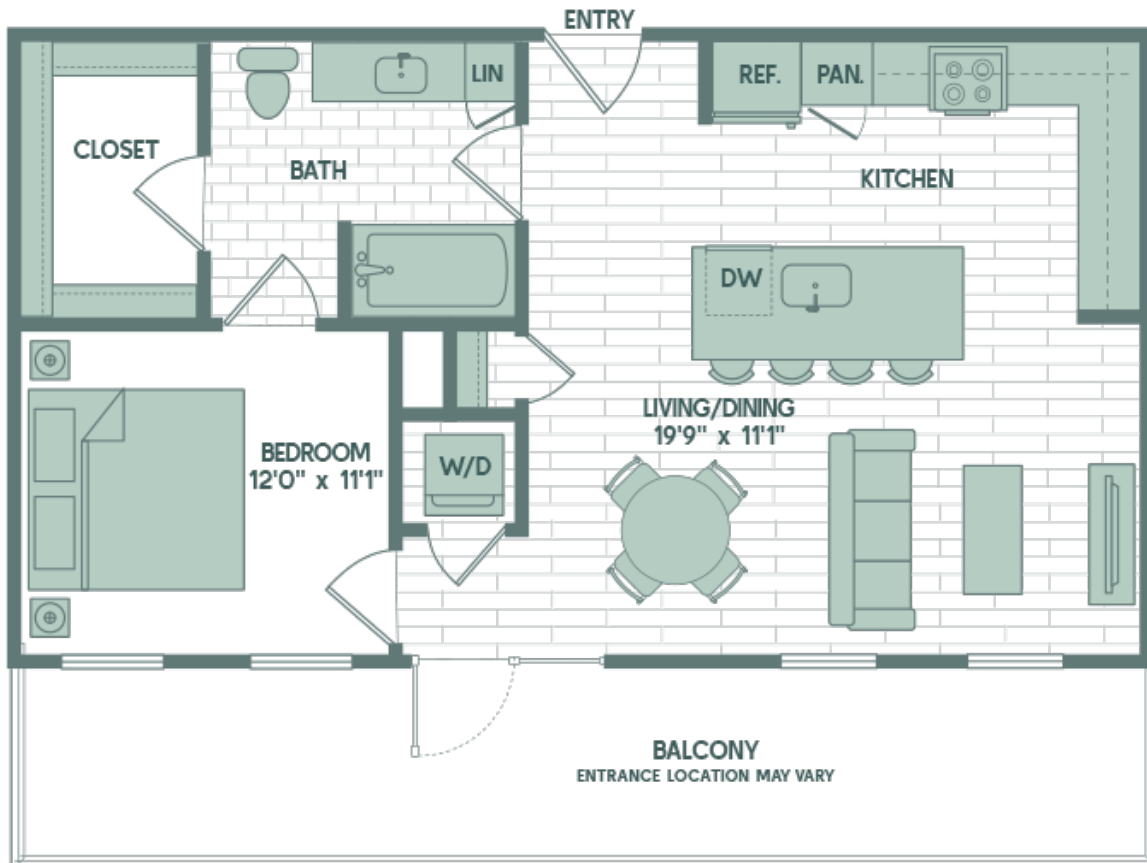

A9

1 BED / 1 BATH

720

SQ. FT.

1700 Willow Creek | Austin, TX 78741

www.sonderyaustin.com

Floor plans are artist's rendering. All dimensions are approximate. Actual product and specifications may vary in dimension or detail. Not all features are available in every apartment. Prices and availability are subject to change. Please see a representative for details.