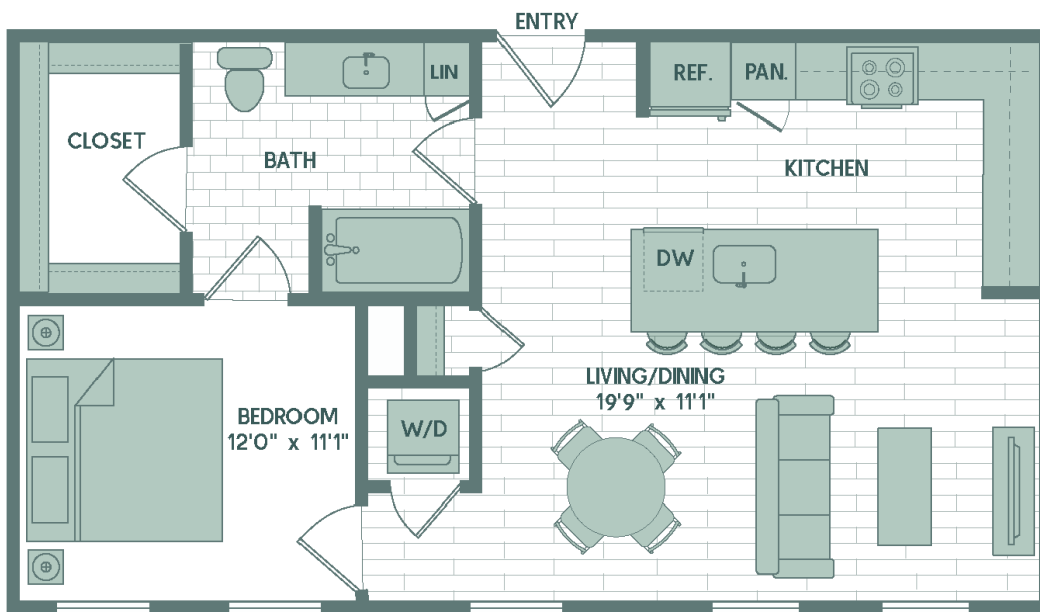

A9

1 BED / 1 BATH

720

SQ. FT.

1700 Willow Creek Dr. | Austin, TX 78741

www.sonderyaustin.com

Floor plans are artist's rendering. All dimensions are approximate. Actual product and specifications may vary in dimension or detail. Not all features are available in every apartment. Prices and availability are subject to change. Please see a representative for details.