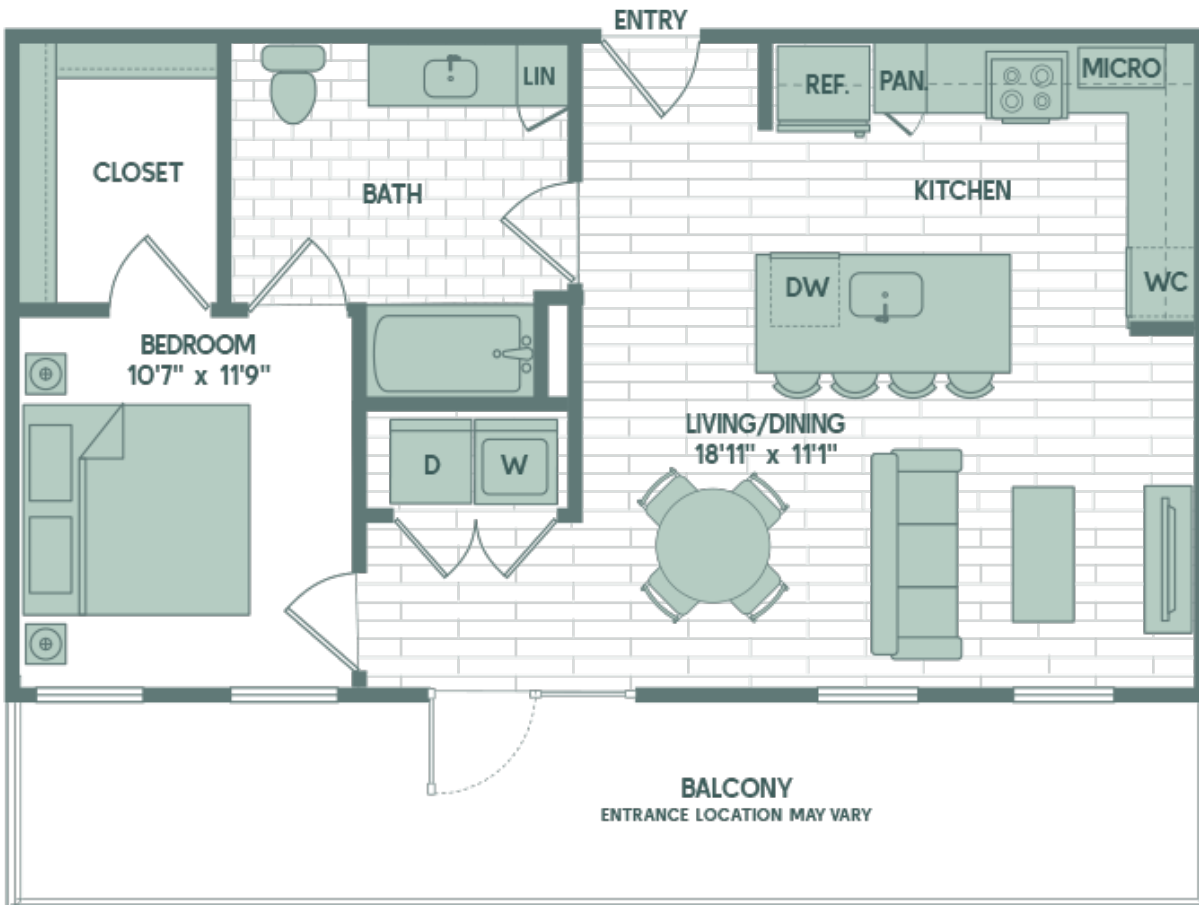

A9 ANSI

1 BED / 1 BATH

720

SQ. FT.

1700 Willow Creek | Austin, TX 78741

www.sonderyaustin.com

Floor plans are artist's rendering. All dimensions are approximate. Actual product and specifications may vary in dimension or detail. Not all features are available in every apartment. Prices and availability are subject to change. Please see a representative for details.