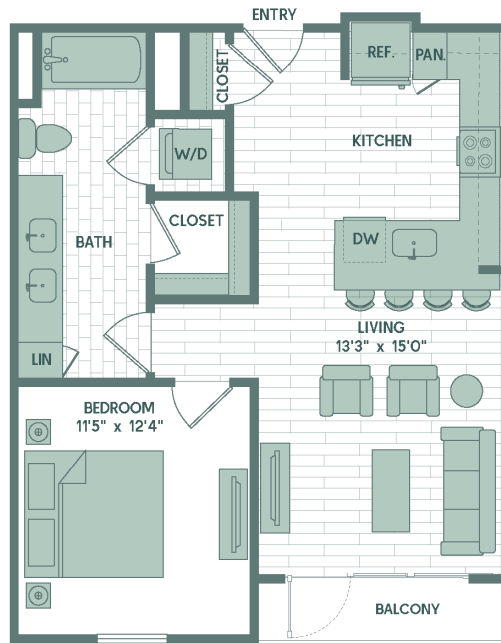

A8

1 BED / 1 BATH

688

SQ. FT.

1700 Willow Creek Dr. | Austin, TX 78741

www.sonderyaustin.com

Floor plans are artist's rendering. All dimensions are approximate. Actual product and specifications may vary in dimension or detail. Not all features are available in every apartment. Prices and availability are subject to change. Please see a representative for details.