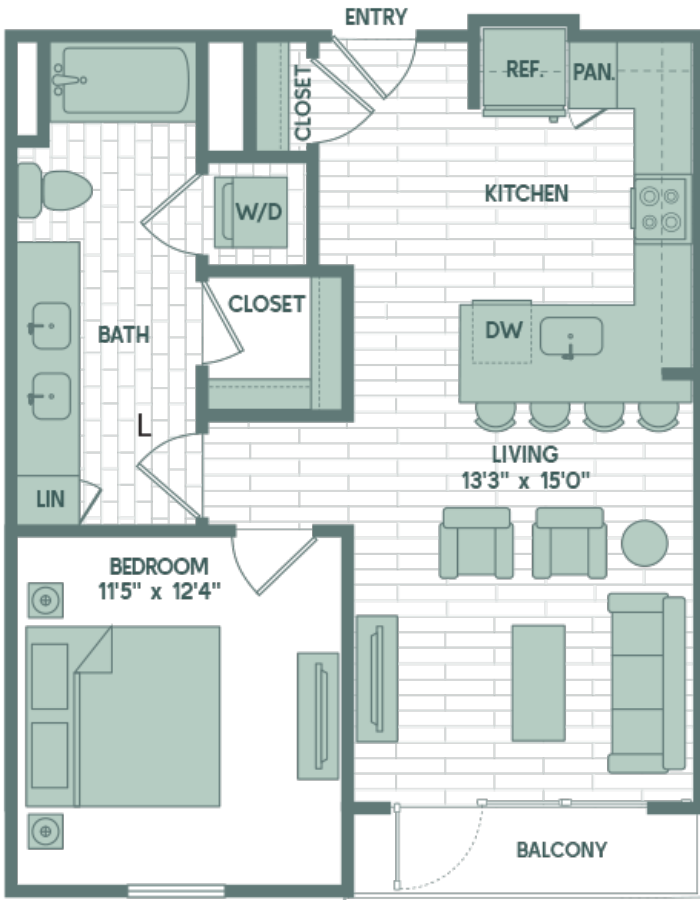

A8-3

1 BED / 1 BATH

772

SQ. FT.

A8-3 BALCONY VARIATION

1700 Willow Creek | Austin, TX 78741

www.sonderyaustin.com

Floor plans are artist's rendering. All dimensions are approximate. Actual product and specifications may vary in dimension or detail. Not all features are available in every apartment. Prices and availability are subject to change. Please see a representative for details.