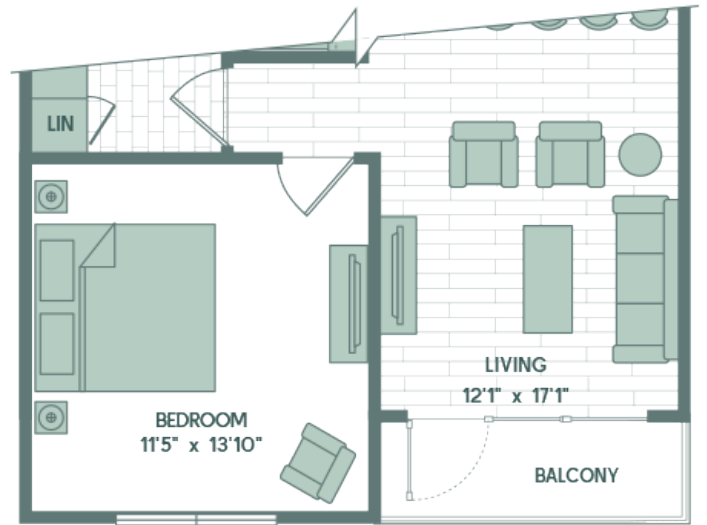

A8-3

1 BED / 1 BATH

772

SQ. FT.

A8-3 BALCONY VARIATION

1700 Willow Creek | Austin, TX 78741

www.sonderyaustin.com

Floor plans are artist's rendering. All dimensions are approximate. Actual product and specifications may vary in dimension or detail. Not all features are available in every apartment. Prices and availability are subject to change. Please see a representative for details.