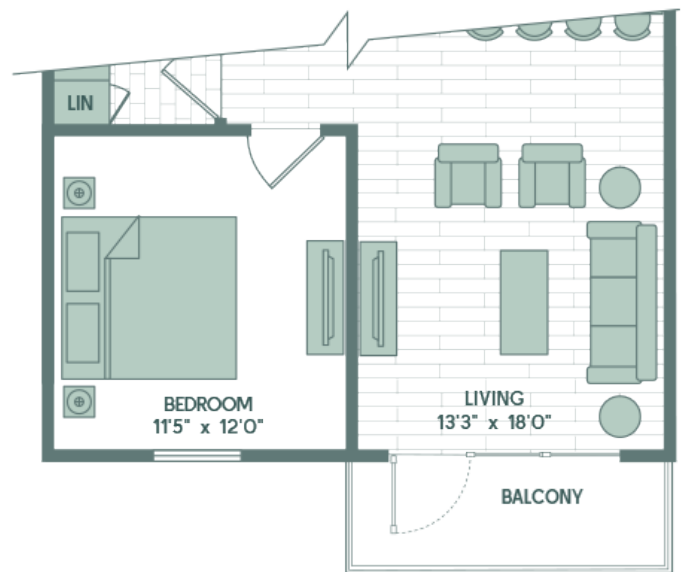

A8-1

1 BED / 1 BATH

775

SQ. FT.

A8-1 BALCONY VARIATION

1700 Willow Creek | Austin, TX 78741

www.sonderyaustin.com

Floor plans are artist's rendering. All dimensions are approximate. Actual product and specifications may vary in dimension or detail. Not all features are available in every apartment. Prices and availability are subject to change. Please see a representative for details.