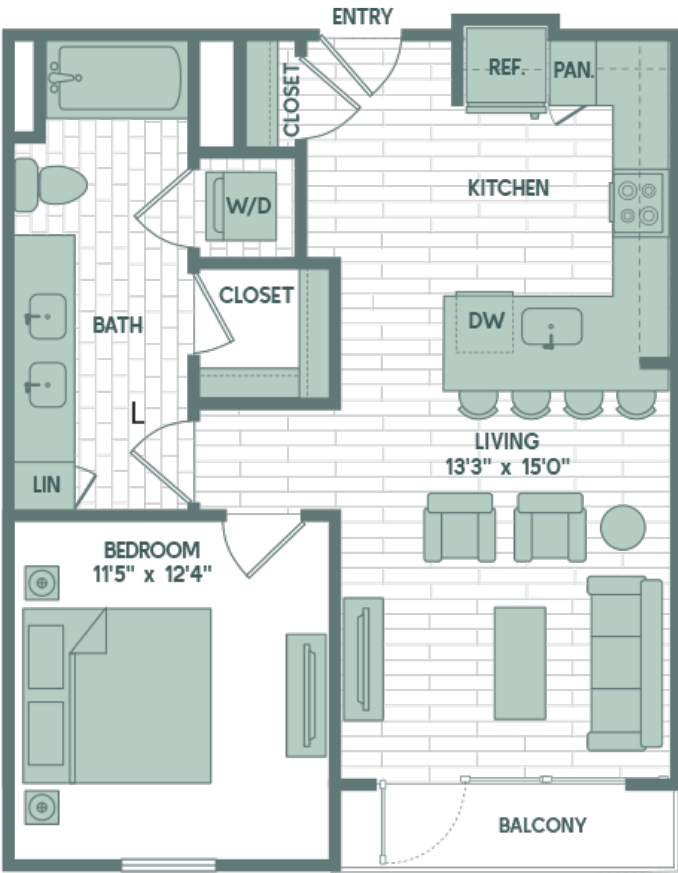

A8-1

1 BED / 1 BATH

775

SQ. FT.

A8-1 BALCONY VARIATION

1700 Willow Creek | Austin, TX 78741

www.sonderyaustin.com

Floor plans are artist's rendering. All dimensions are approximate. Actual product and specifications may vary in dimension or detail. Not all features are available in every apartment. Prices and availability are subject to change. Please see a representative for details.