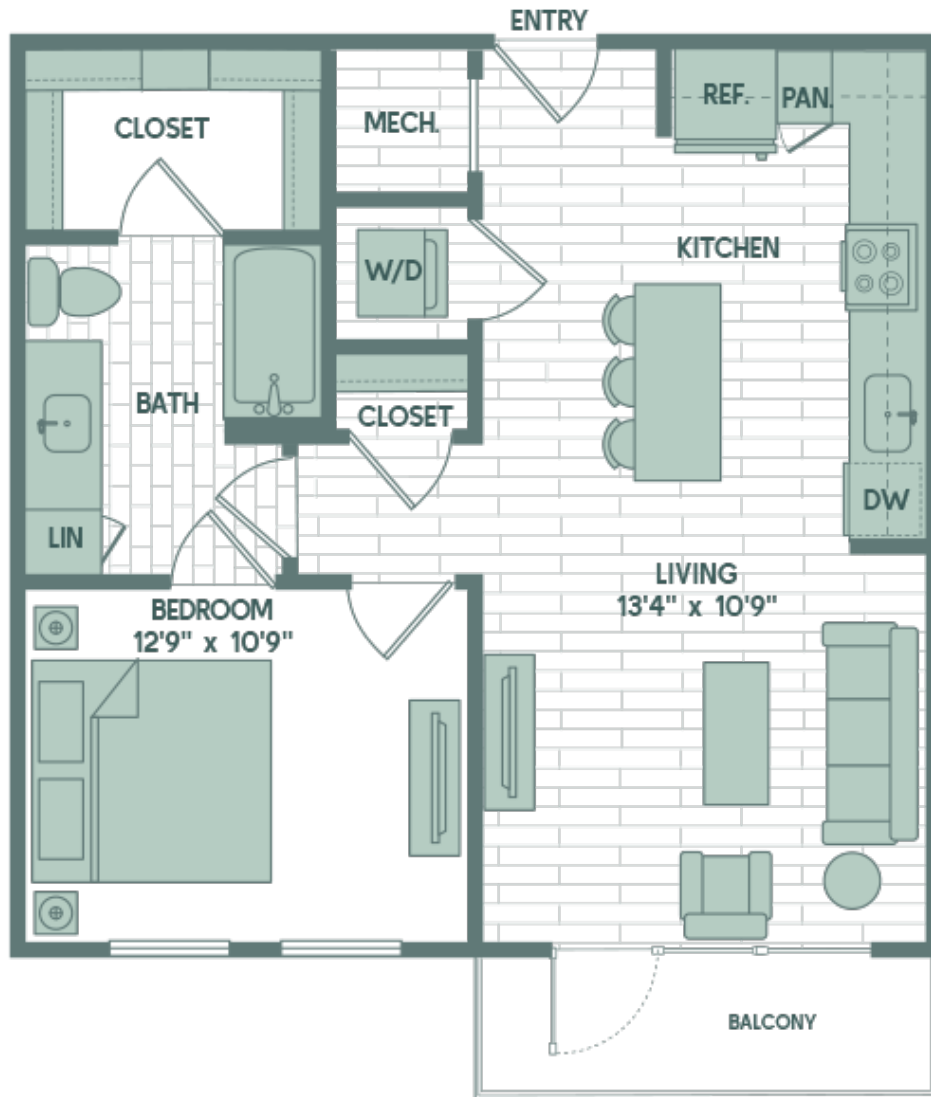

A7

1 BED / 1 BATH

684

SQ. FT.

1700 Willow Creek | Austin, TX 78741

www.sonderyaustin.com

Floor plans are artist's rendering. All dimensions are approximate. Actual product and specifications may vary in dimension or detail. Not all features are available in every apartment. Prices and availability are subject to change. Please see a representative for details.