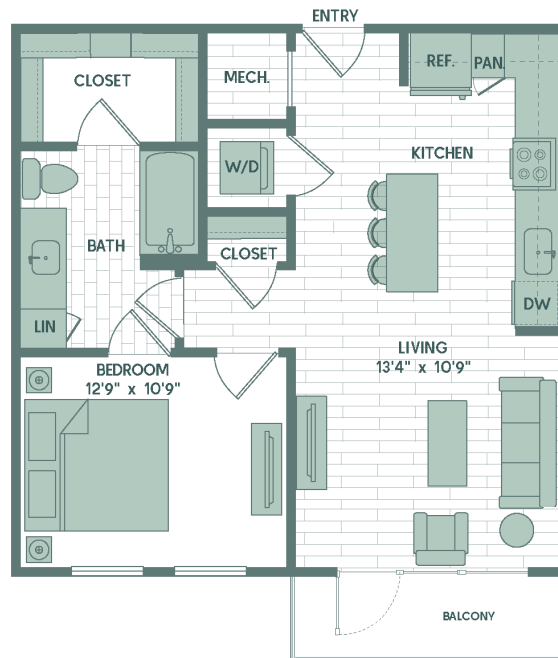

A7

1 BED / 1 BATH

684

SQ. FT.

1700 Willow Creek Dr. | Austin, TX 78741

www.sonderyaustin.com

Floor plans are artist's rendering. All dimensions are approximate. Actual product and specifications may vary in dimension or detail. Not all features are available in every apartment. Prices and availability are subject to change. Please see a representative for details.