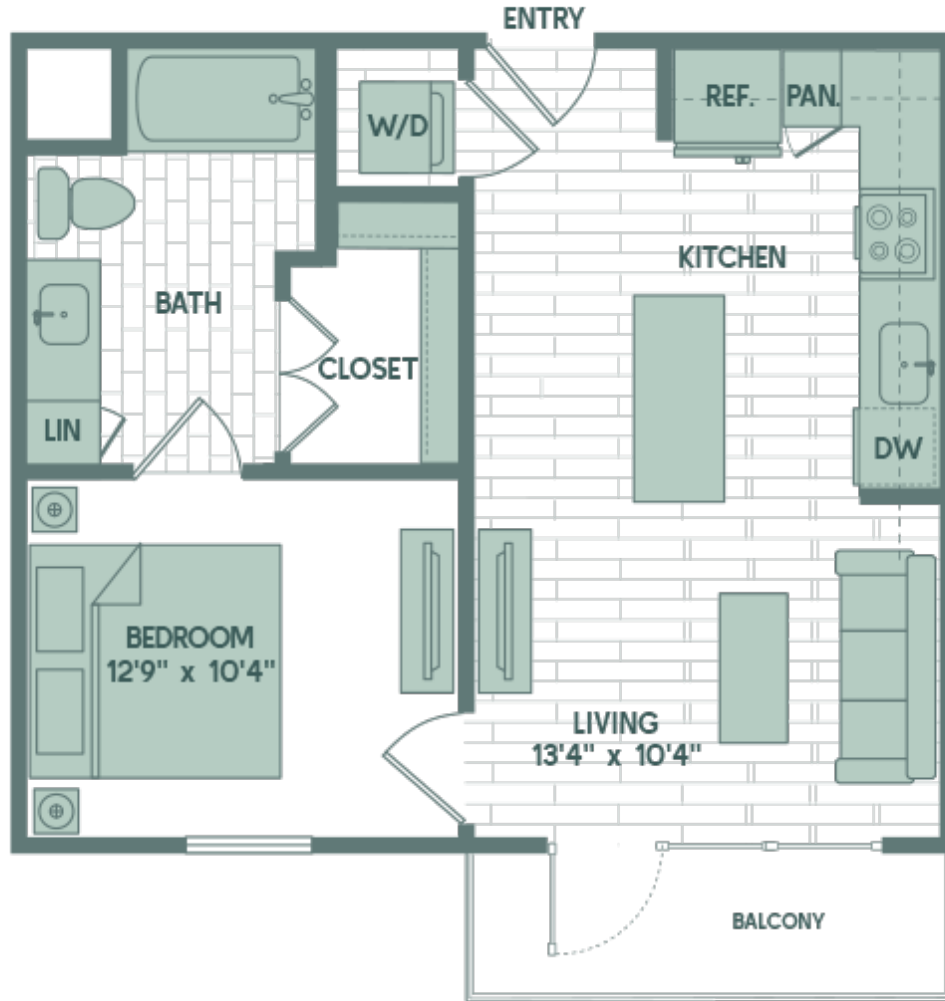

A7-1

1 BED / 1 BATH

557

SQ. FT.

1700 Willow Creek | Austin, TX 78741

www.sonderyaustin.com

Floor plans are artist's rendering. All dimensions are approximate. Actual product and specifications may vary in dimension or detail. Not all features are available in every apartment. Prices and availability are subject to change. Please see a representative for details.