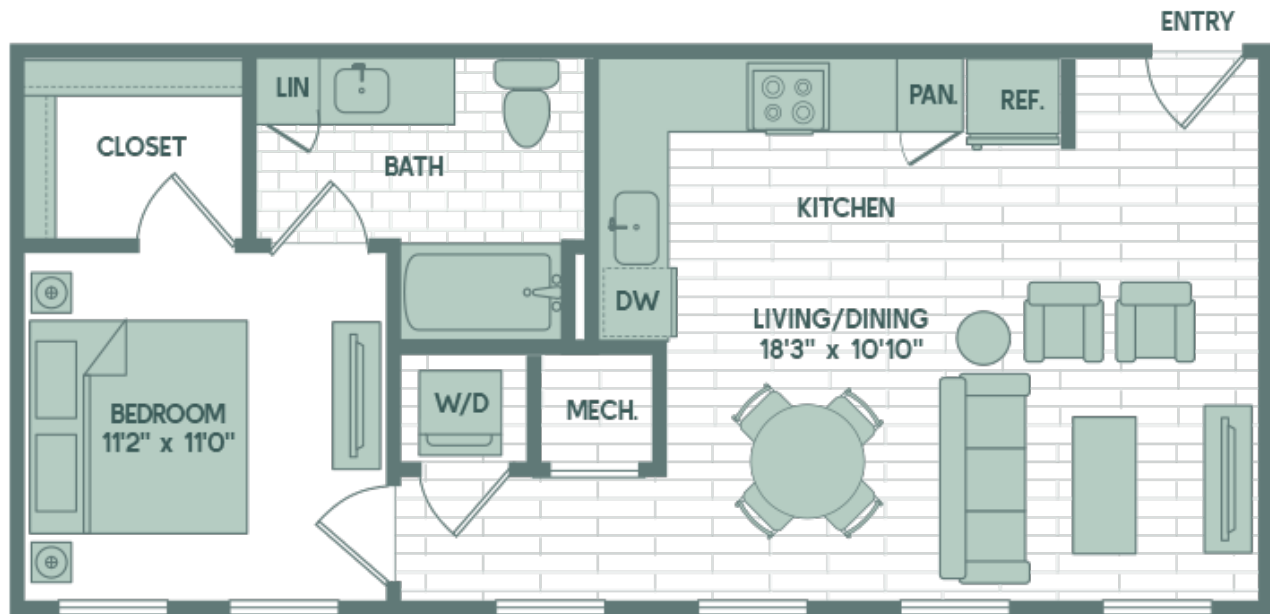

A6

1 BED / 1 BATH

640

SQ. FT.

1700 Willow Creek | Austin, TX 78741

www.sonderyaustin.com

Floor plans are artist's rendering. All dimensions are approximate. Actual product and specifications may vary in dimension or detail. Not all features are available in every apartment. Prices and availability are subject to change. Please see a representative for details.