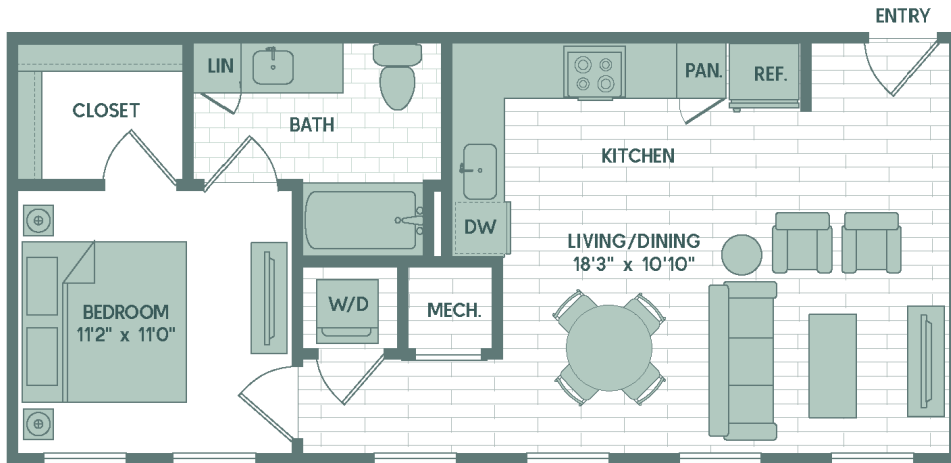

A6

1 BED / 1 BATH

640

SQ. FT.

1700 Willow Creek Dr. | Austin, TX 78741

www.sonderyaustin.com

Floor plans are artist's rendering. All dimensions are approximate. Actual product and specifications may vary in dimension or detail.
Not all features are available in every apartment. Prices and availability are subject to change. Please see a representative for details.