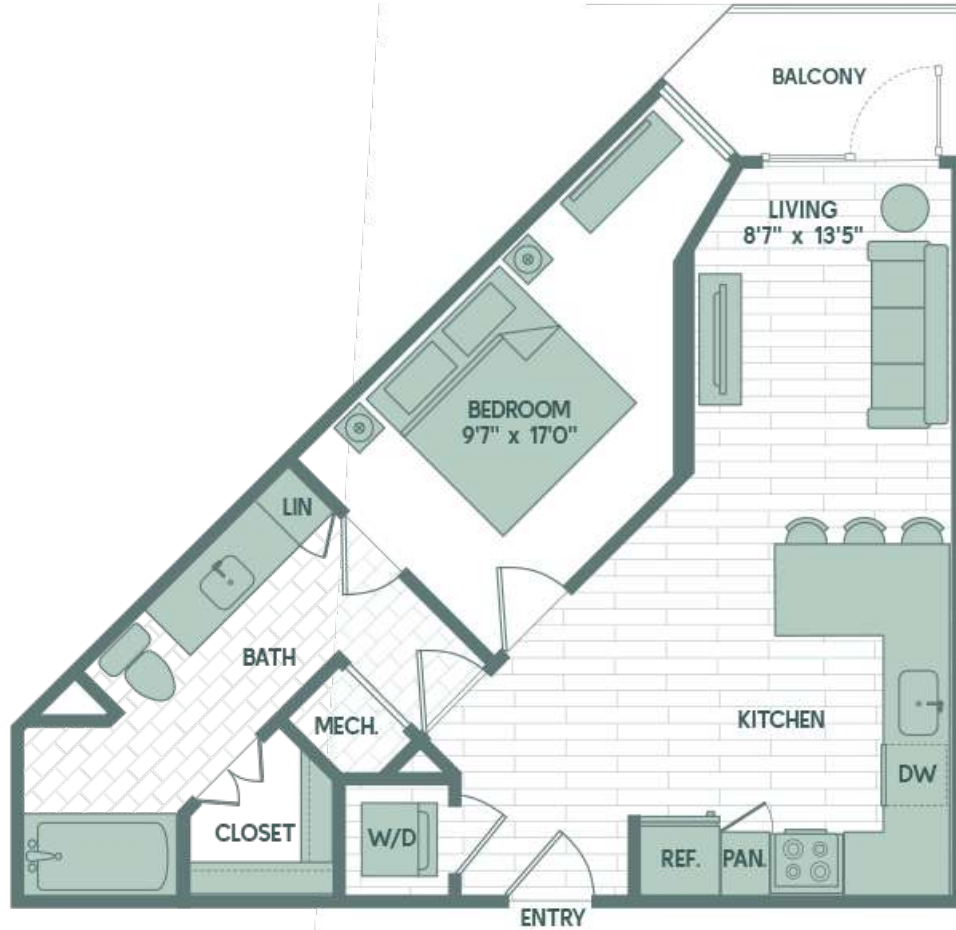

A5

1 BED / 1 BATH

622

SQ. FT.

A5

1700 Willow Creek | Austin, TX 78741

www.sonderyaustin.com

Floor plans are artist's rendering. All dimensions are approximate. Actual product and specifications may vary in dimension or detail. Not all features are available in every apartment. Prices and availability are subject to change. Please see a representative for details.