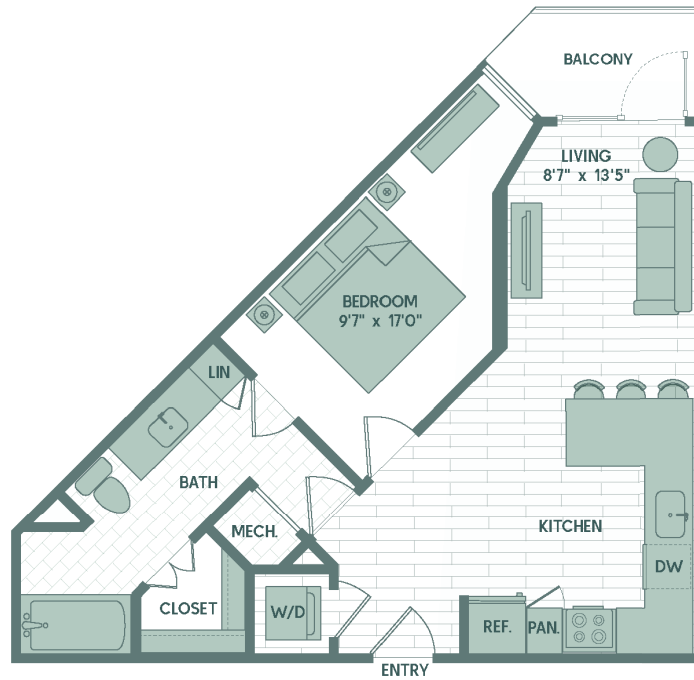

# A5

1 BED / 1 BATH

# 622

SQ. FT.

1700 Willow Creek Dr. | Austin, TX 78741

[www.sonderyaustin.com](http://www.sonderyaustin.com)

Floor plans are artist's rendering. All dimensions are approximate. Actual product and specifications may vary in dimension or detail.  
Not all features are available in every apartment. Prices and availability are subject to change. Please see a representative for details.