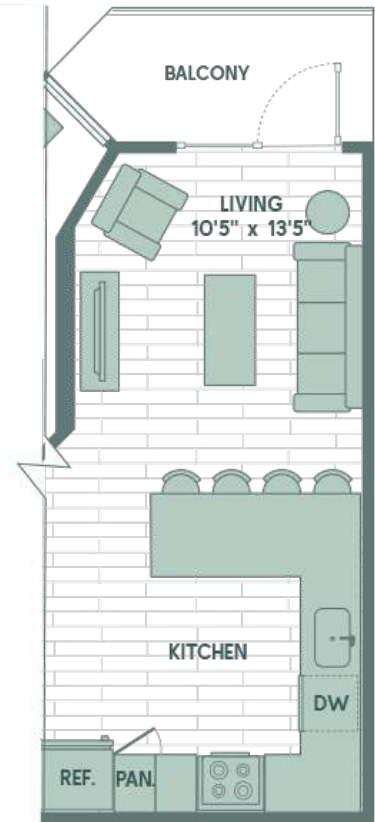

A5-1

1 BED / 1 BATH

673

SQ. FT.

A5

A5-1 LIVING AND KITCHEN VARIATION

1700 Willow Creek | Austin, TX 78741

www.sonderyaustin.com

Floor plans are artist's rendering. All dimensions are approximate. Actual product and specifications may vary in dimension or detail. Not all features are available in every apartment. Prices and availability are subject to change. Please see a representative for details.