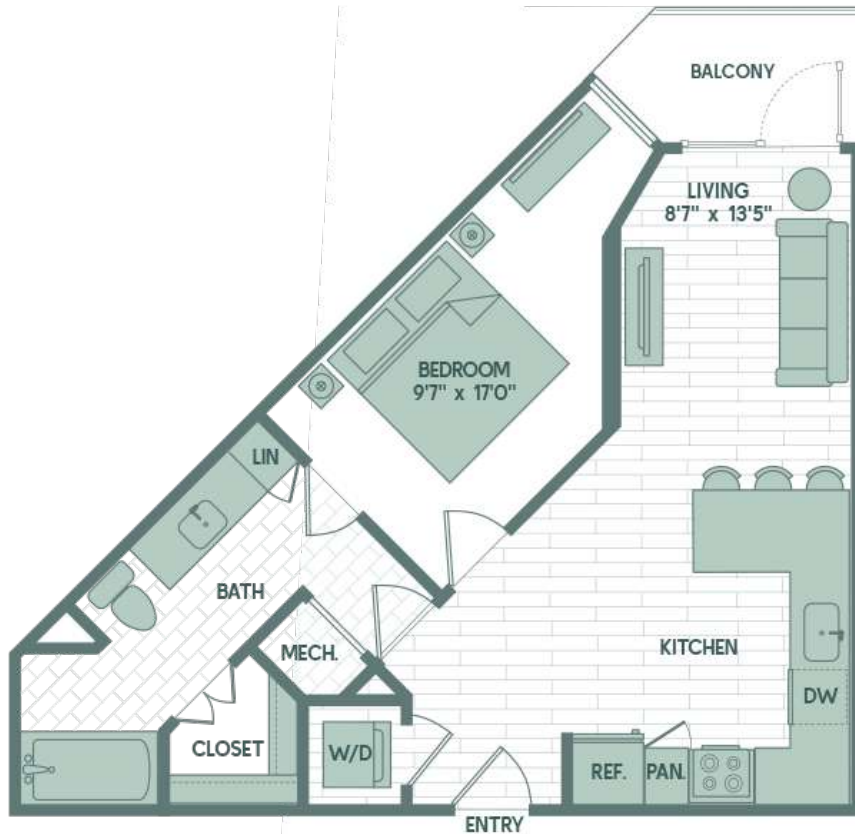

A5-1

1 BED / 1 BATH

673

SQ. FT.

A5

A5-1 LIVING AND KITCHEN VARIATION

1700 Willow Creek | Austin, TX 78741

www.sonderyaustin.com

Floor plans are artist's rendering. All dimensions are approximate. Actual product and specifications may vary in dimension or detail. Not all features are available in every apartment. Prices and availability are subject to change. Please see a representative for details.