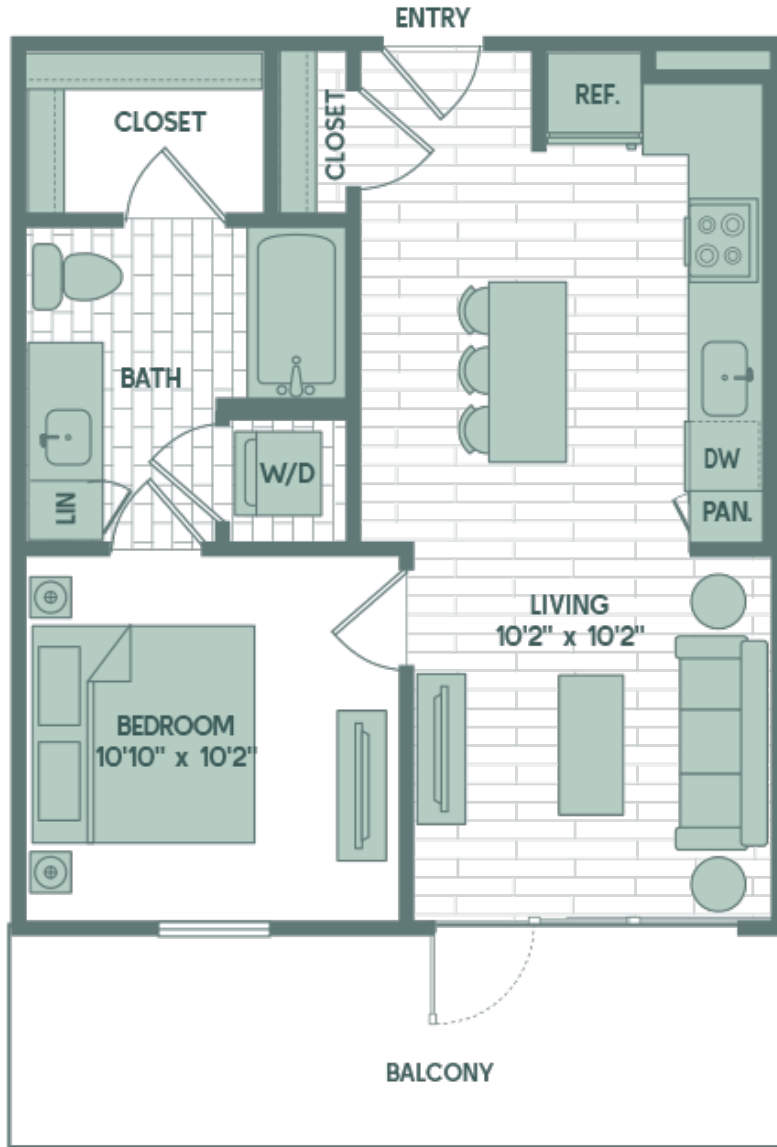

A4

1 BED / 1 BATH

585

SQ. FT.

1700 Willow Creek | Austin, TX 78741

www.sonderyaustin.com

Floor plans are artist's rendering. All dimensions are approximate. Actual product and specifications may vary in dimension or detail. Not all features are available in every apartment. Prices and availability are subject to change. Please see a representative for details.