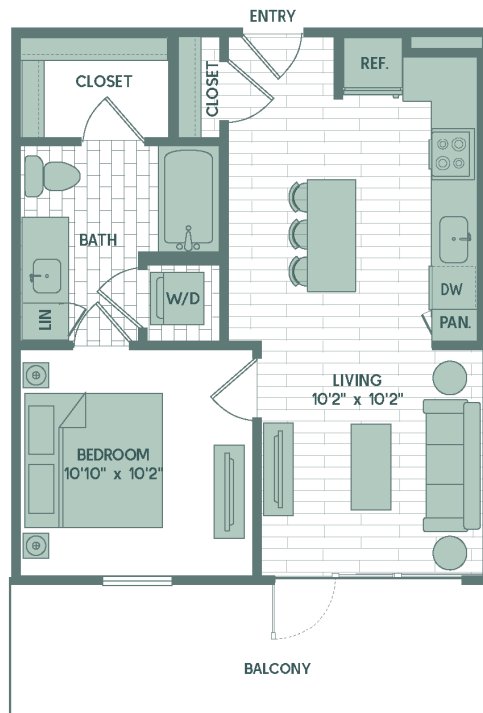

A4

1 BED / 1 BATH

585

SQ. FT.

1700 Willow Creek Dr. | Austin, TX 78741

www.sonderyaustin.com

Floor plans are artist's rendering. All dimensions are approximate. Actual product and specifications may vary in dimension or detail. Not all features are available in every apartment. Prices and availability are subject to change. Please see a representative for details.