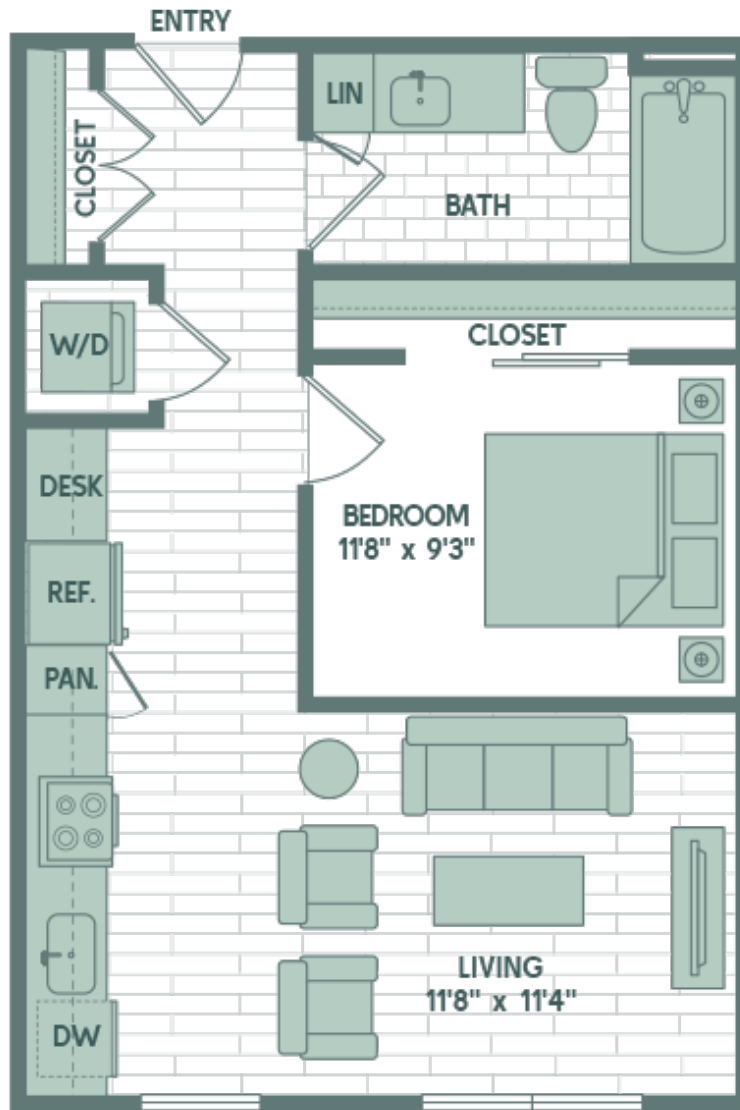

A3

1 BED / 1 BATH

583

SQ. FT.

1700 Willow Creek | Austin, TX 78741

www.sonderyaustin.com

Floor plans are artist's rendering. All dimensions are approximate. Actual product and specifications may vary in dimension or detail. Not all features are available in every apartment. Prices and availability are subject to change. Please see a representative for details.