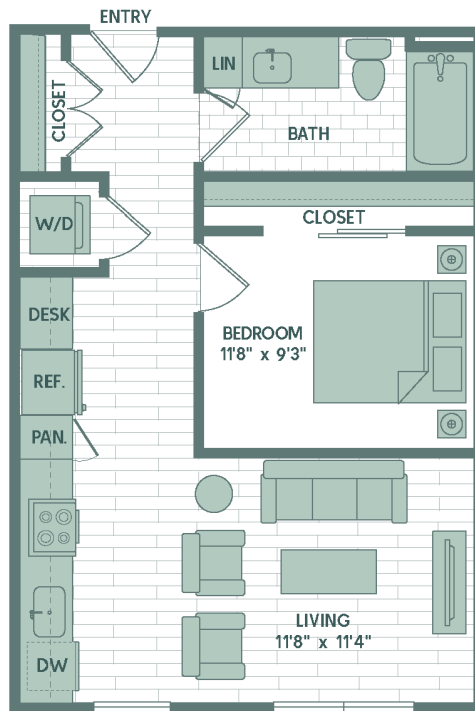

A3

1 BED / 1 BATH

583

SQ. FT.

1700 Willow Creek Dr. | Austin, TX 78741

www.sonderyaustin.com

Floor plans are artist's rendering. All dimensions are approximate. Actual product and specifications may vary in dimension or detail. Not all features are available in every apartment. Prices and availability are subject to change. Please see a representative for details.