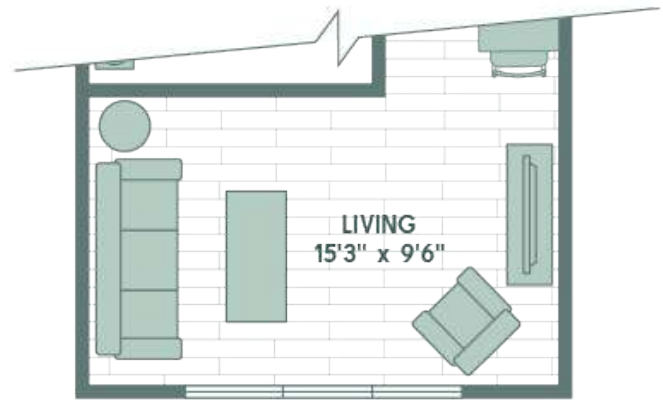

A2

1 BED / 1 BATH

576

SQ. FT.

A2-1 Living Variation

A2

1700 Willow Creek | Austin, TX 78741

www.sonderyaustin.com

Floor plans are artist's rendering. All dimensions are approximate. Actual product and specifications may vary in dimension or detail. Not all features are available in every apartment. Prices and availability are subject to change. Please see a representative for details.