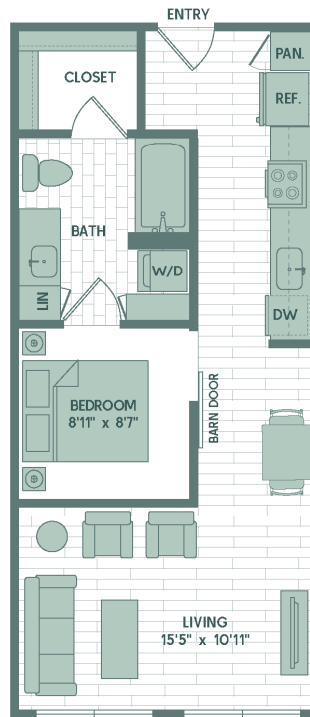

A2

1 BED / 1 BATH

576

SQ. FT.

1700 Willow Creek Dr. | Austin, TX 78741

www.sonderyaustin.com

Floor plans are artist's rendering. All dimensions are approximate. Actual product and specifications may vary in dimension or detail. Not all features are available in every apartment. Prices and availability are subject to change. Please see a representative for details.