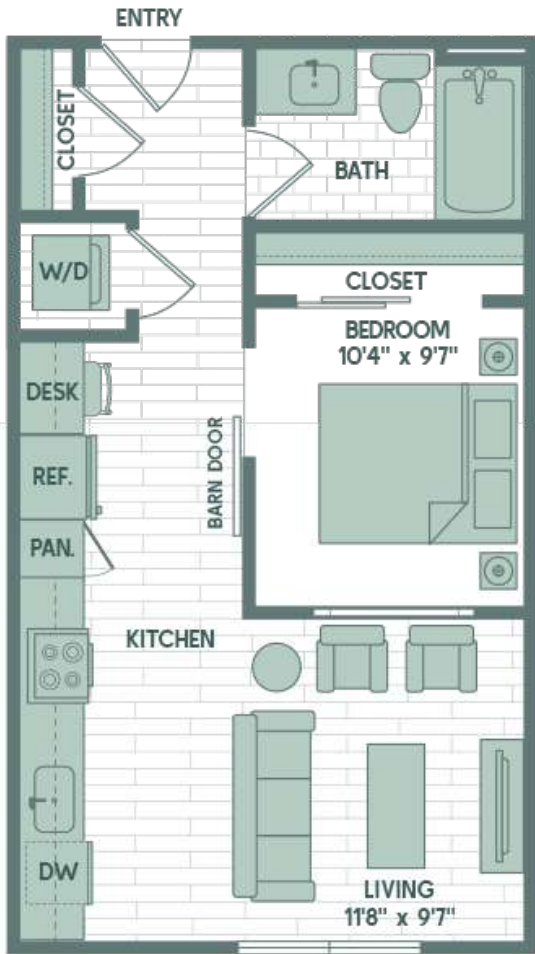

A1

1 BED / 1 BATH

525

SQ. FT.

A1-1 Balcony Variation

A1

1700 Willow Creek | Austin, TX 78741

www.sonderyaustin.com

Floor plans are artist's rendering. All dimensions are approximate. Actual product and specifications may vary in dimension or detail. Not all features are available in every apartment. Prices and availability are subject to change. Please see a representative for details.