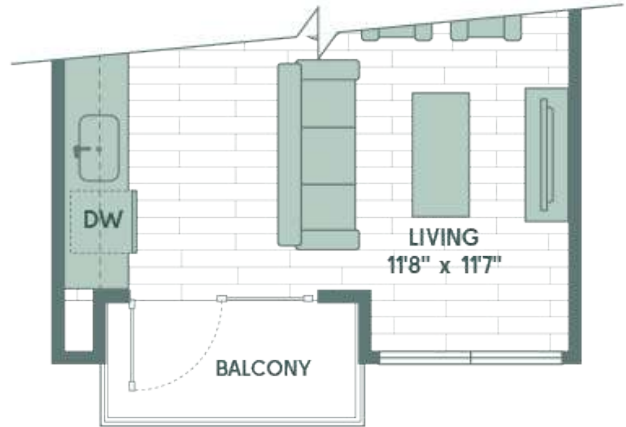

A1

1 BED / 1 BATH

525

SQ. FT.

A1-1 Balcony Variation

A1

1700 Willow Creek | Austin, TX 78741

www.sonderyaustin.com

Floor plans are artist's rendering. All dimensions are approximate. Actual product and specifications may vary in dimension or detail. Not all features are available in every apartment. Prices and availability are subject to change. Please see a representative for details.