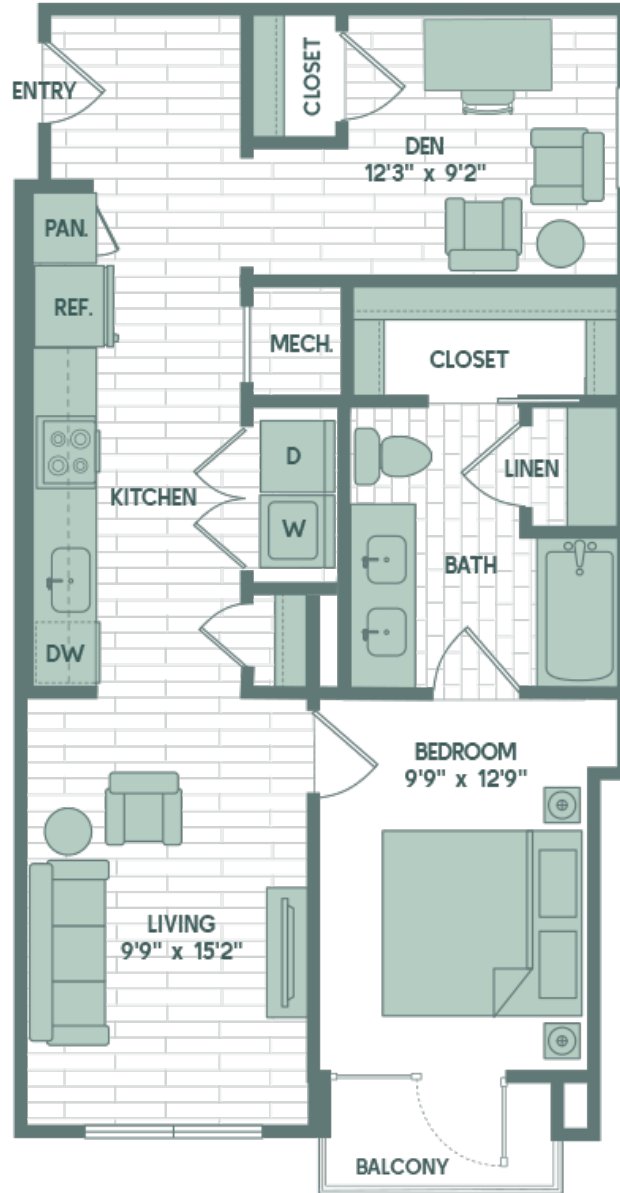

# A10

1 BED / 1 BATH / DEN

# 740

SQ. FT.

1700 Willow Creek | Austin, TX 78741

[www.sonderyaustin.com](http://www.sonderyaustin.com)

Floor plans are artist's rendering. All dimensions are approximate. Actual product and specifications may vary in dimension or detail. Not all features are available in every apartment. Prices and availability are subject to change. Please see a representative for details.