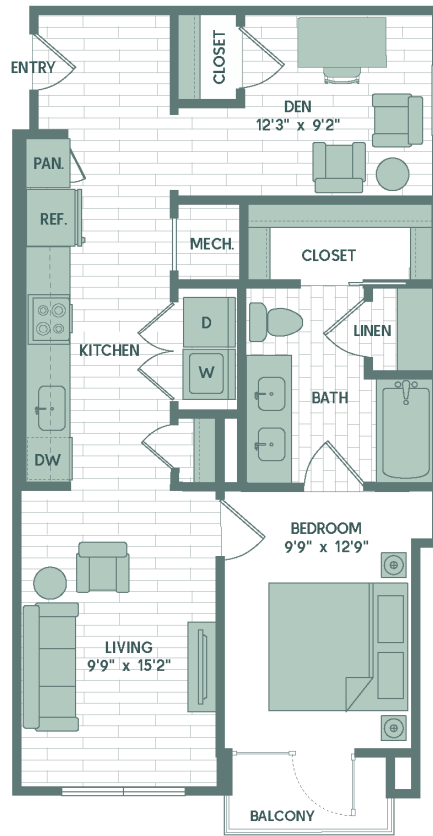

A10

1 BED / 1 BATH / DEN

740

SQ. FT.

1700 Willow Creek Dr. | Austin, TX 78741

www.sonderyaustin.com

Floor plans are artist's rendering. All dimensions are approximate. Actual product and specifications may vary in dimension or detail.
Not all features are available in every apartment. Prices and availability are subject to change. Please see a representative for details.