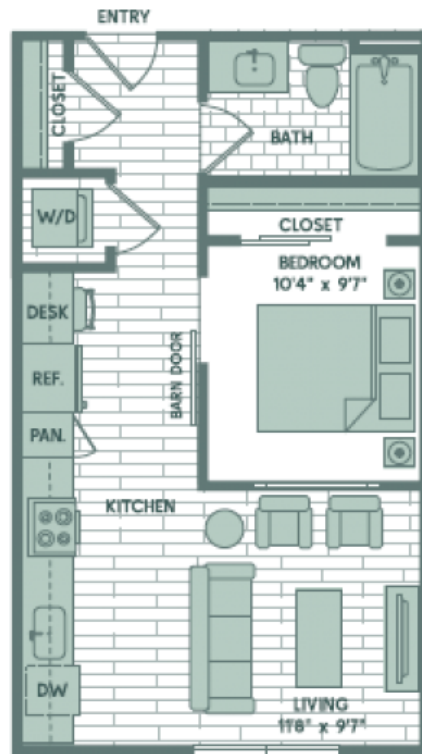

A1

1 BED / 1 BATH

525

SQ. FT.

1700 Willow Creek Dr. | Austin, TX 78741

www.sonderyaustin.com

*Floor plans are artist's rendering. All dimensions are approximate. Actual product and specifications may vary in dimension or detail.
Not all features are available in every apartment. Prices and availability are subject to change. Please see a representative for details.*